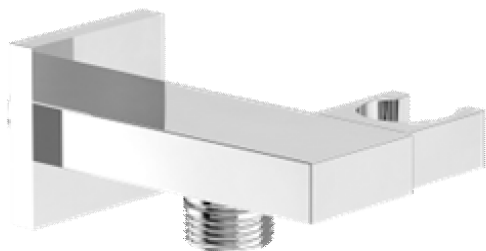

SHOWER HOLDER WITH WALL OUTLET, SQUARE

PRODUCT INFORMATION

Model	TVC00046300061
Collection	Universal
Material	Stainless steel
Colours	Chrome
Suitable for:	Hoses with conical nut
Projection	87 mm
Holding position	Fixed
Thread, hose connection	G 1/2"