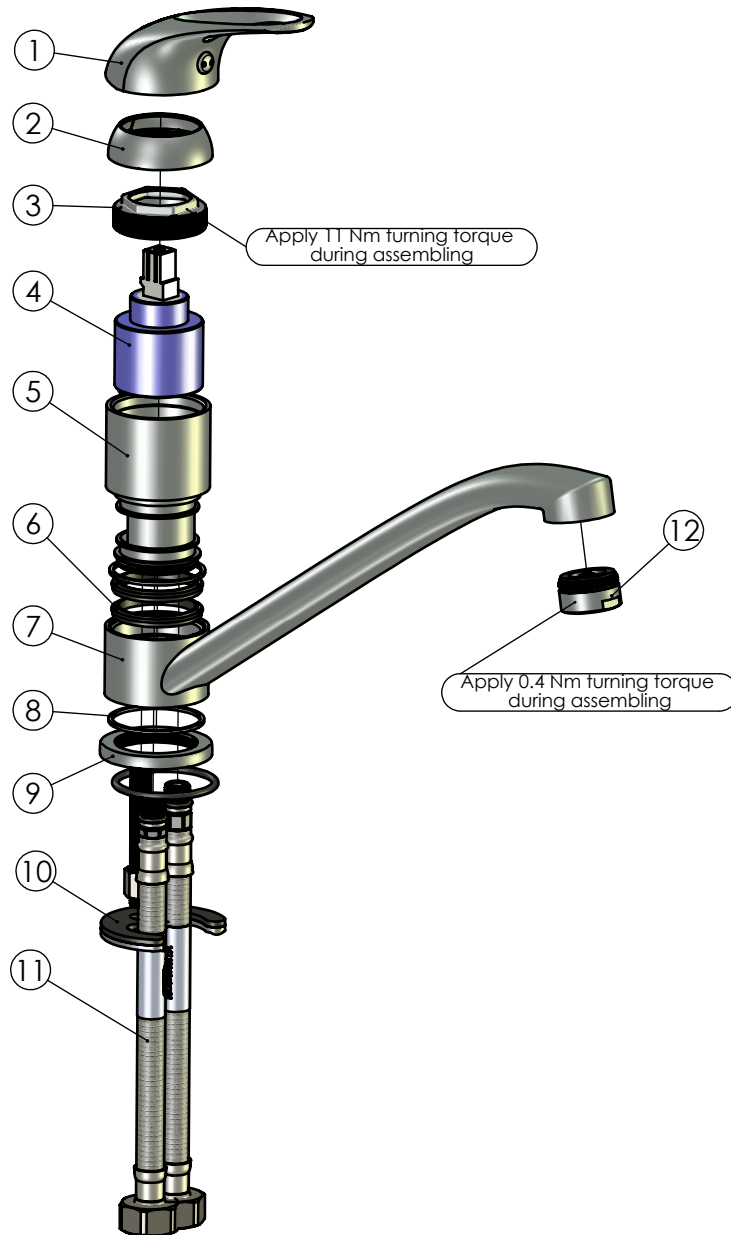

RUBINETA

Product name: **Faucet Y-20 Mars**
Product Code: **Y00003**

ITEM NO.	PART CODE	NAME	QUANTITY
1	631131	Handle Mars (35)	1
2	636201	Cartridge cap 41mm	1
3	636301	Nut for cartridge 35 mm	1
4	634004	Ceramic cartridge 35 mm	1
5	635133	Body Y-20	1
6	632046	Loop seal 29x4	2
7	635571	Spout body Y-20	1
8	632056	Teflon ring 38x1.3	2
9	636012	Faucet brass base Y-20	1
10	636958	Fixing set M-33	1
11	618040	Faucet hose G1/2"-M10x1 400 mm	2
12	636705	Aerator M24x1	1