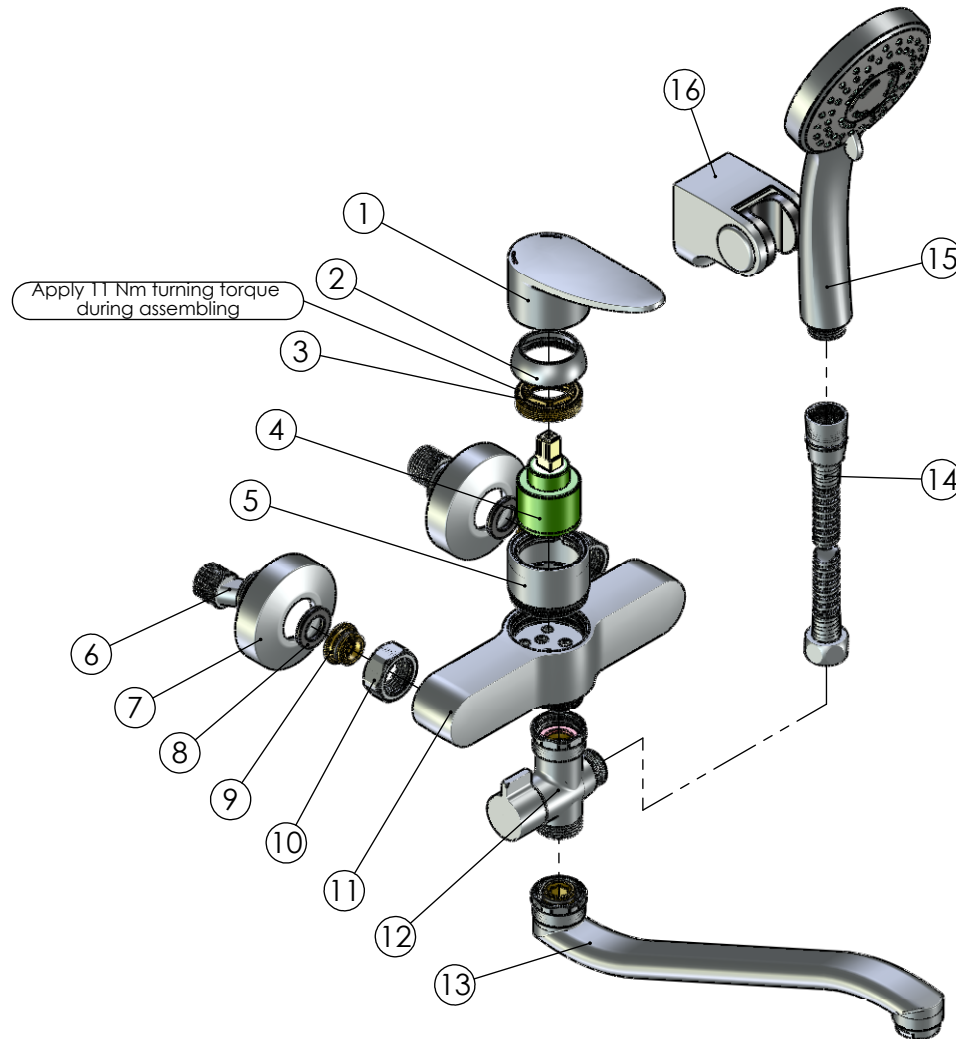

RUBINETA

Product name: **Faucet Static-12/G**
Product Code: **A2GA08**

ITEM NO.	PART CODE	NAME	QUANTITY
1	631173	Handle ALT	1
2	636201	Cartridge cap 41mm	1
3	636301	Cartridge nut M37x1.25	1
4	634026	Cartridge 35mm Citec 2 steps (green)	1
5	635201	Cartridge nut ALT-12	1
6	636601	Eccentric 43x10	2
7	636614	Fixing set plate ULTRA	2
8	632002	Square washer G3/4"	2
9	636403	Fixing back seat M18x1.5	2
10	636310	Back seat nut G3/4"	2
11	635202	Body ALT-12	1
12	636522	Diverter ALT-12 G3/4"	1
13	633014	Spout G 300	1
14	600045	Shower hose Superflex Con/Imp 150cm (BK)	1
15	622B39	Handshower Slim	1
16	623003	Shower holder Fix	1

*-Neoperl PERLATOR HONEYCOMB aerator (636716)