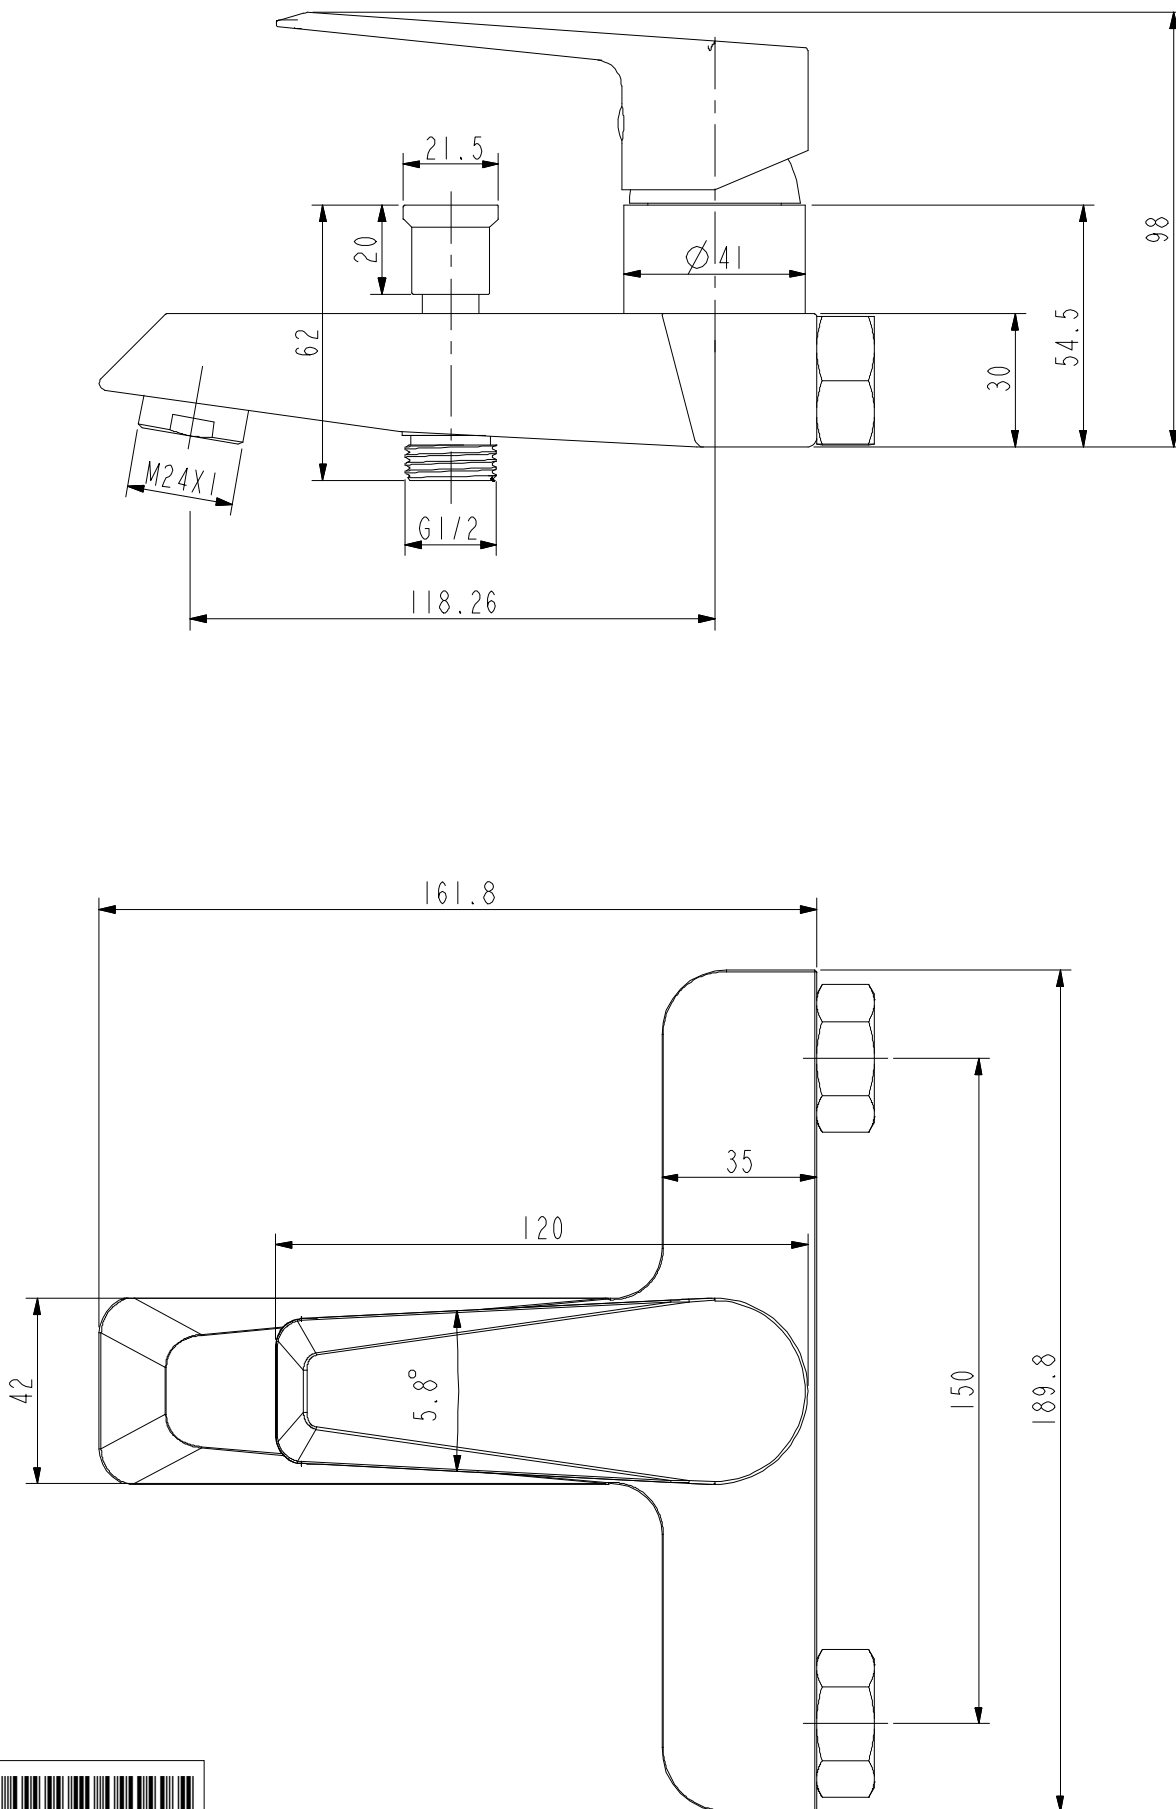

Astoria AS5630

OMNIRES

Enjoy home, every day.

bateria wannowa

* 5 9 0 2 5 3 9 8 1 3 2 6 5 *