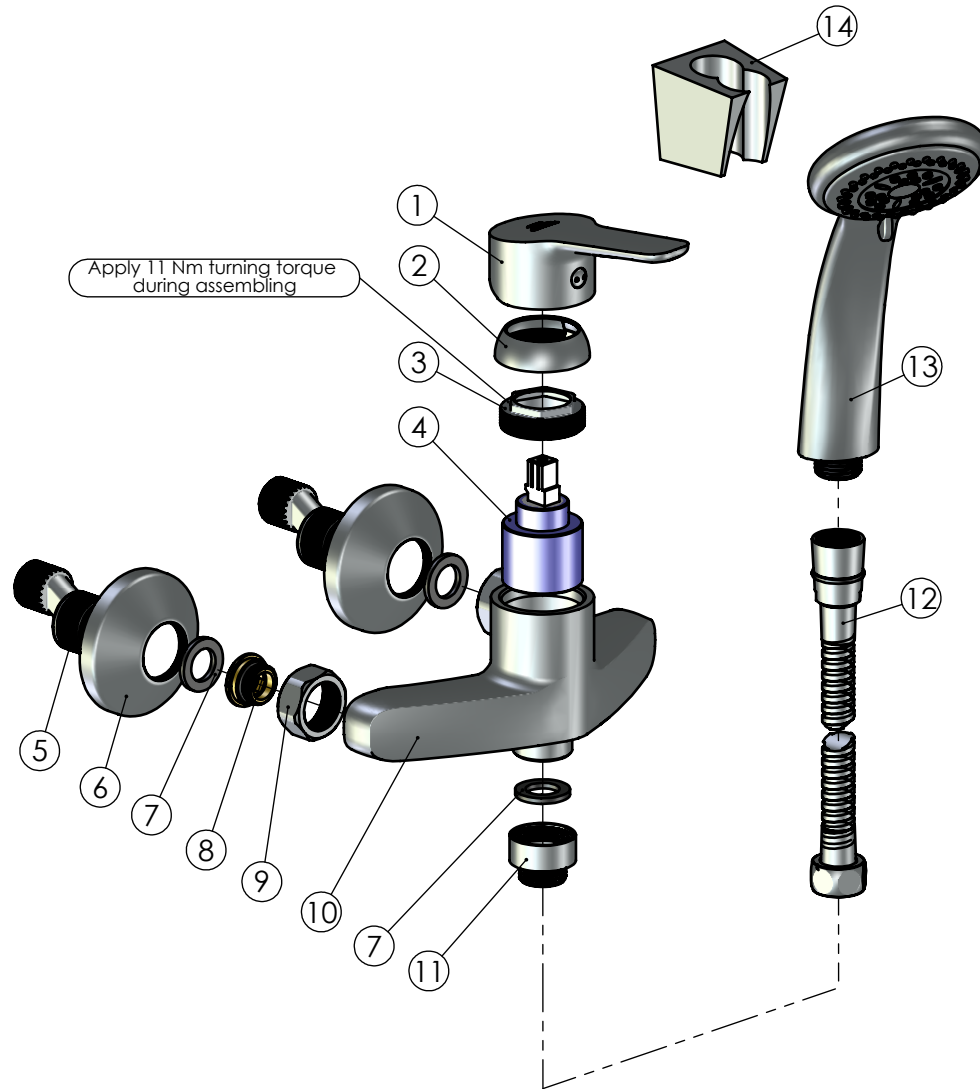

RUBINETA

Product name: **Faucet UNO-12/K**
Product Code: **N20D01**

ITEM NO	PART CODE	NAME	QUANTIT Y
1	631182	Handle Gross	1
2	636201	Cartridge cap 41mm	1
3	636301	Nut for cartridge 35 mm	1
4	634004	Ceramic cartridge 35 mm	1
5	636601	Eccentric 43x10	2
6	636610	Eccentric plate 65x20	2
7	632002	Square washer G3/4"	3
8	636403	Fixing back seat M18x1.5	2
9	636310	Back seat nut G3/4"	2
10	635232	Body Uno-12	1
11	636925	Adapter F3/4" - M1/2"	1
12	600014	Shower hose Con/Imp double lock 150cm	1
13	622045	Handshower Delta	1
14	623005	Shower holder Grand	1