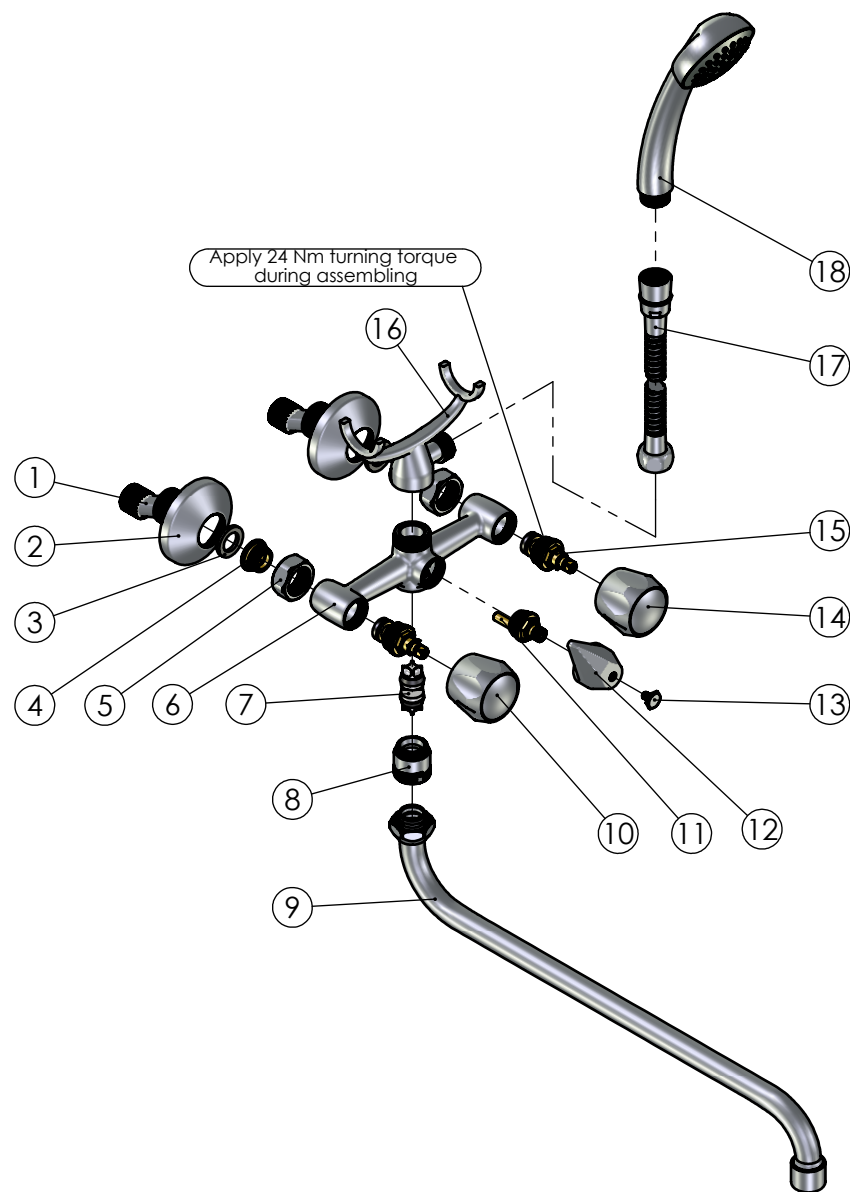

RUBINETA

Product name: **Faucet R-1 Eco (K-40)**  
Product Code: **R14K01**

ITEM NO.	PART CODE	NAME	QUANTITY
1	636601	Eccentric 43x10	2
2	636610	Eccentric plate 65x20	2
3	632002	Square washer G3/4"	2
4	636403	Fixing back seat M18x1.5	2
5	636310	Back seat nut G3/4"	2
6	635064	R-1 body	1
7	636516	R-1 diverter core assembly	1
8	636927	Spout adapter M22x1 - G3/4"	1
9	633007	Spout S 18x400 assembly	1
10	631221	ECO handle 7x7 Red	1
11	636515	Diverter R-1 eccentric with nut	1
12	636931	R-1 diverter handle	1
13	636416	Diverter R-1 screw M5x0.8	1
14	631321	ECO handle 7x7 Blue	1
15	664026	Classic faucet valve G1/2" Cross with square head	2
16	636906	Shower head holder R-1 assembly	1
17	600014	Shower hose Con/Imp double lock 150cm	1
18	622005	Handshower Kobra	1