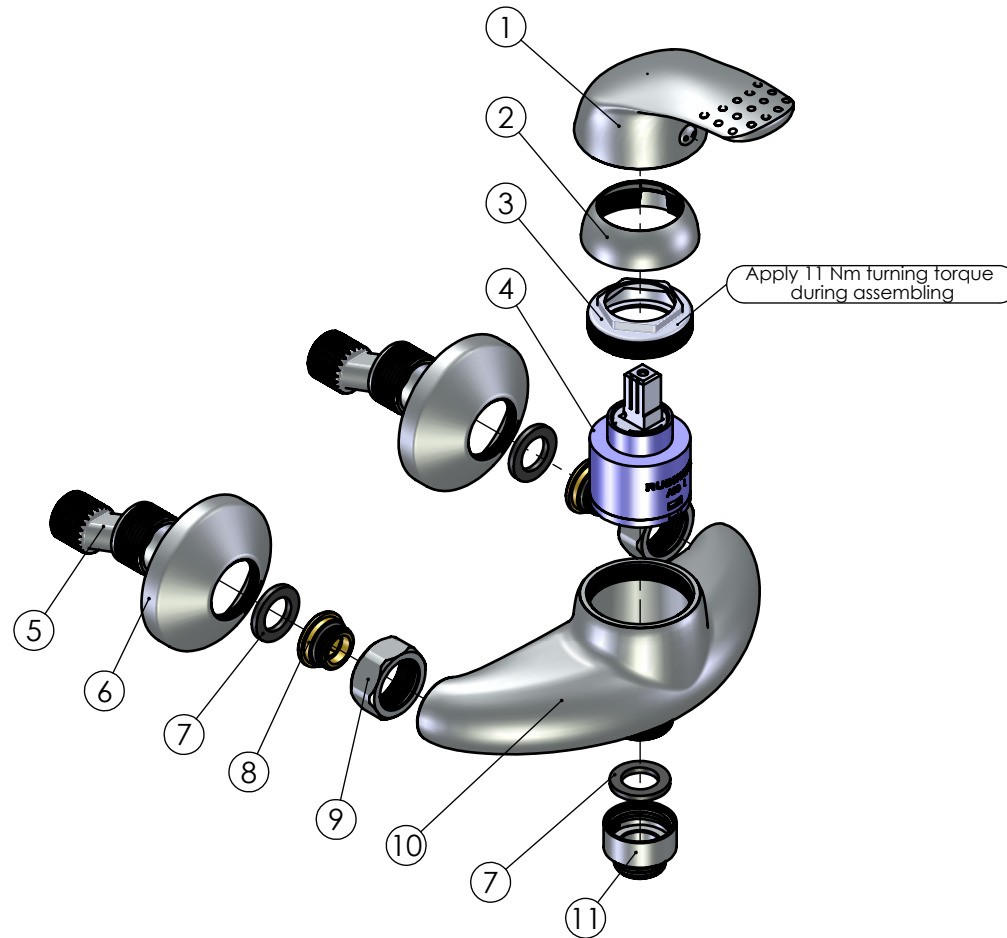

RUBINETA

Product name: **Faucet P-12 SHER**
Product Code: **P20002**

ITEM NO.	PART CODE	NAME	QUANTITY
1	631011	Cartridge handle Sher	1
2	636202	Cartridge cap 47mm	1
3	636302	Stainless steel cartridge nut M42x1.25	1
4	634005	Cartridge 40 mm	1
5	636601	Eccentric 43x10	2
6	636610	Eccentric plate 65x20	2
7	632002	Square washer G3/4"	3
8	636403	Fixing back seat M18x1.5	2
9	636310	Back seat nut G3/4"	2
10	635045	Body P-12	1
11	636925	Adapter F3/4" - M1/2"	1