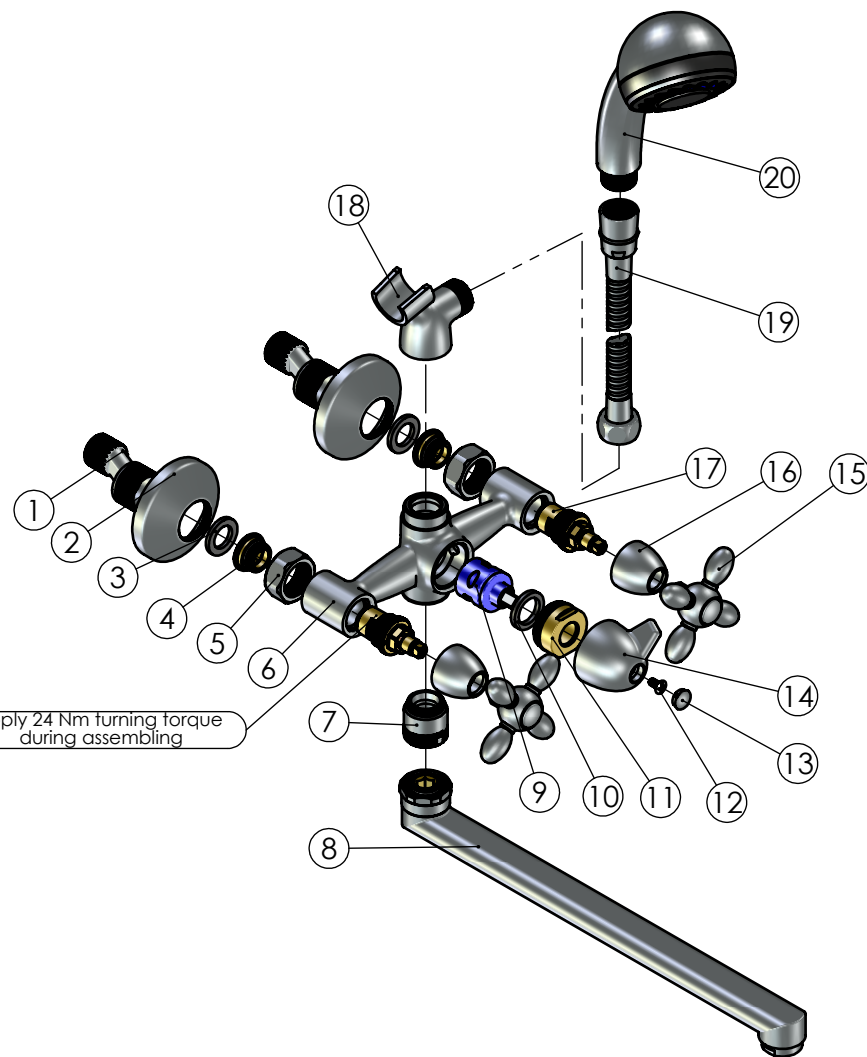

RUBINETA

Product name: **Faucet Milano-1 (C) (K)**
Product Code: **M1CK06**

ITEM NO.	PART CODE	NAME	QUANTITY
1	636601	Eccentric 43x10	2
2	636610	Eccentric plate 65x20	2
3	632002	Square washer G3/4"	2
4	636403	Fixing back seat M18x1.5	2
5	636310	Back seat nut G3/4"	2
6	635137	Body M-1	1
7	636927	Spout adapter M22x1 - G3/4"	1
8	633011	Spout C 300 assembly *	1
9	636519	2 position diverter 25 mm	1
10	632070	Square washer R-1 G3/4"	1
11	636332	Diverter nut V-1 M30x1.25	1
12	636324	Self locking head screw M4x8	1
13	636117	Cover of diverter handle M-1	1
14	636929	Diverter handle M-1	1
15	631177	Handle M-33	2
16	631050	Valve cap, M-1	2
17	664028	Ceramic disk valve 1/2"	2
18	636908	Single fork shower head holder assembly	1
19	600014	Shower hose Con/Imp double lock 150cm	1
20	622008	Handshower Sweet	1

*-Neoperl PERLATOR HONEYCOMB aerator (636716)