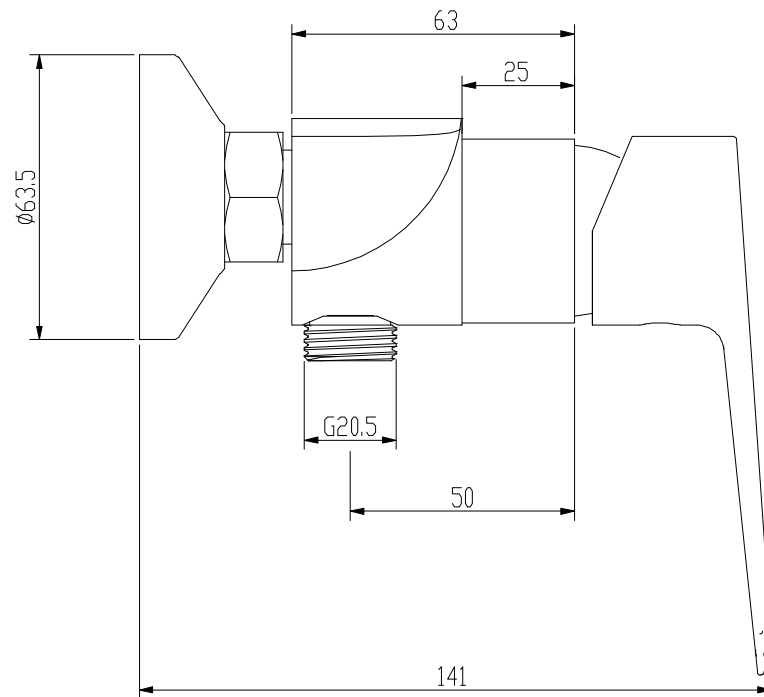

# Astoria AS5640

Enjoy home, every day.

bateria prysznicowa

\* 5 9 0 2 5 3 9 8 1 3 2 7 2 \*