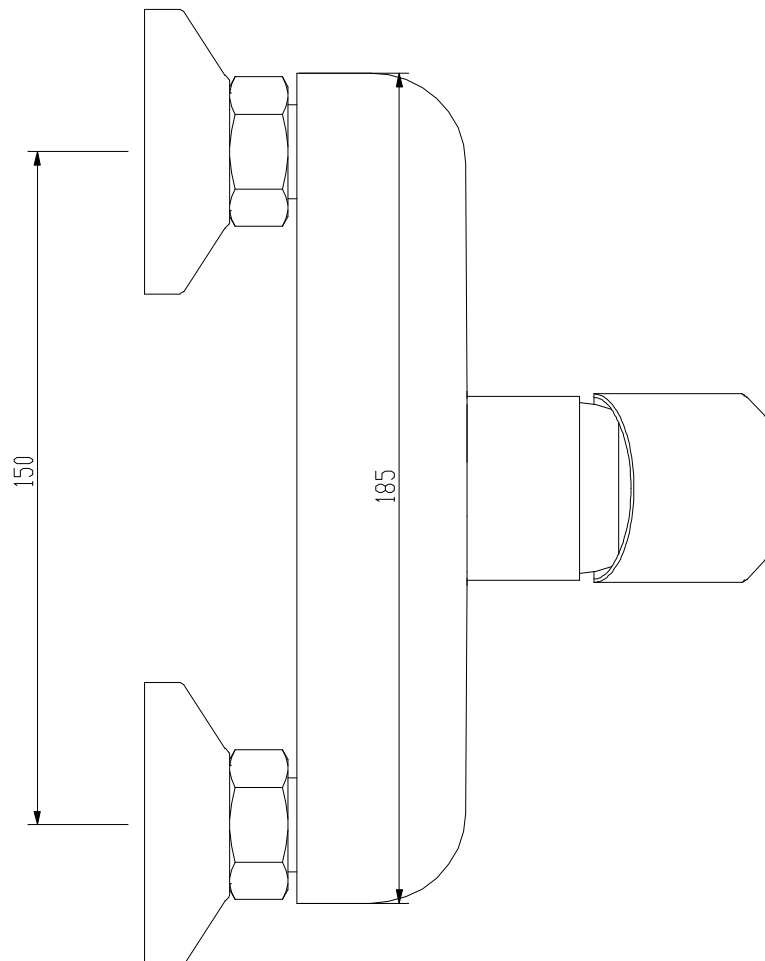

# Astoria AS5640

Enjoy home, every day.

bateria prysznicowa

\* 5 9 0 2 5 3 9 8 1 3 2 7 2 \*