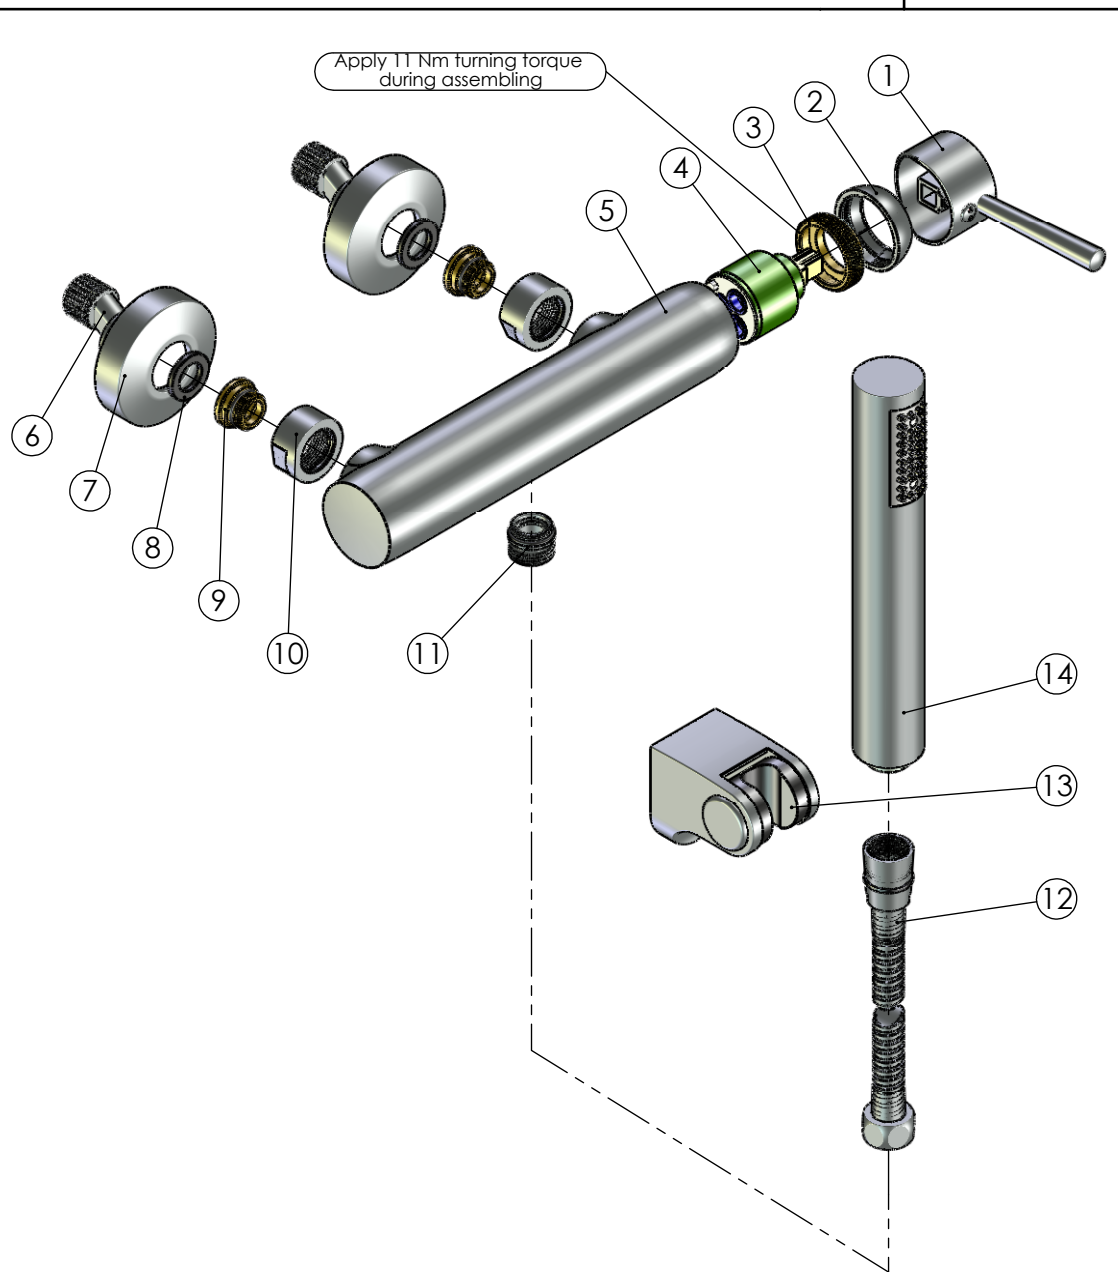

RUBINETA

Product name: **Faucet Ultra-12/K**
Product Code: **U20K08**

ITEM NO.	PART CODE	NAME	QUANTITY
1	631129	Handle ULTRA 35 mm	1
2	636201	Cartridge cap 41mm	1
3	636301	Cartridge nut M37x1.25	1
4	634026	Cartridge 35mm Citec 2 steps (green)	1
5	635121	ULTRA-12 body	1
6	636601	Eccentric 43x10	2
7	636614	Fixing set plate ULTRA	2
8	632002	Square washer G3/4"	2
9	636406	Fixing set back seat M18x1.5	2
10	636312	Round back nut G3/4"	2
11	636410	Diverter insert M20x1-G1/2" assembly	1
12	600014	Shower hose Con/Imp double lock 150cm	1
13	623003	Shower holder Fix	1
14	622048	Handshower Ultra (for sets)	1