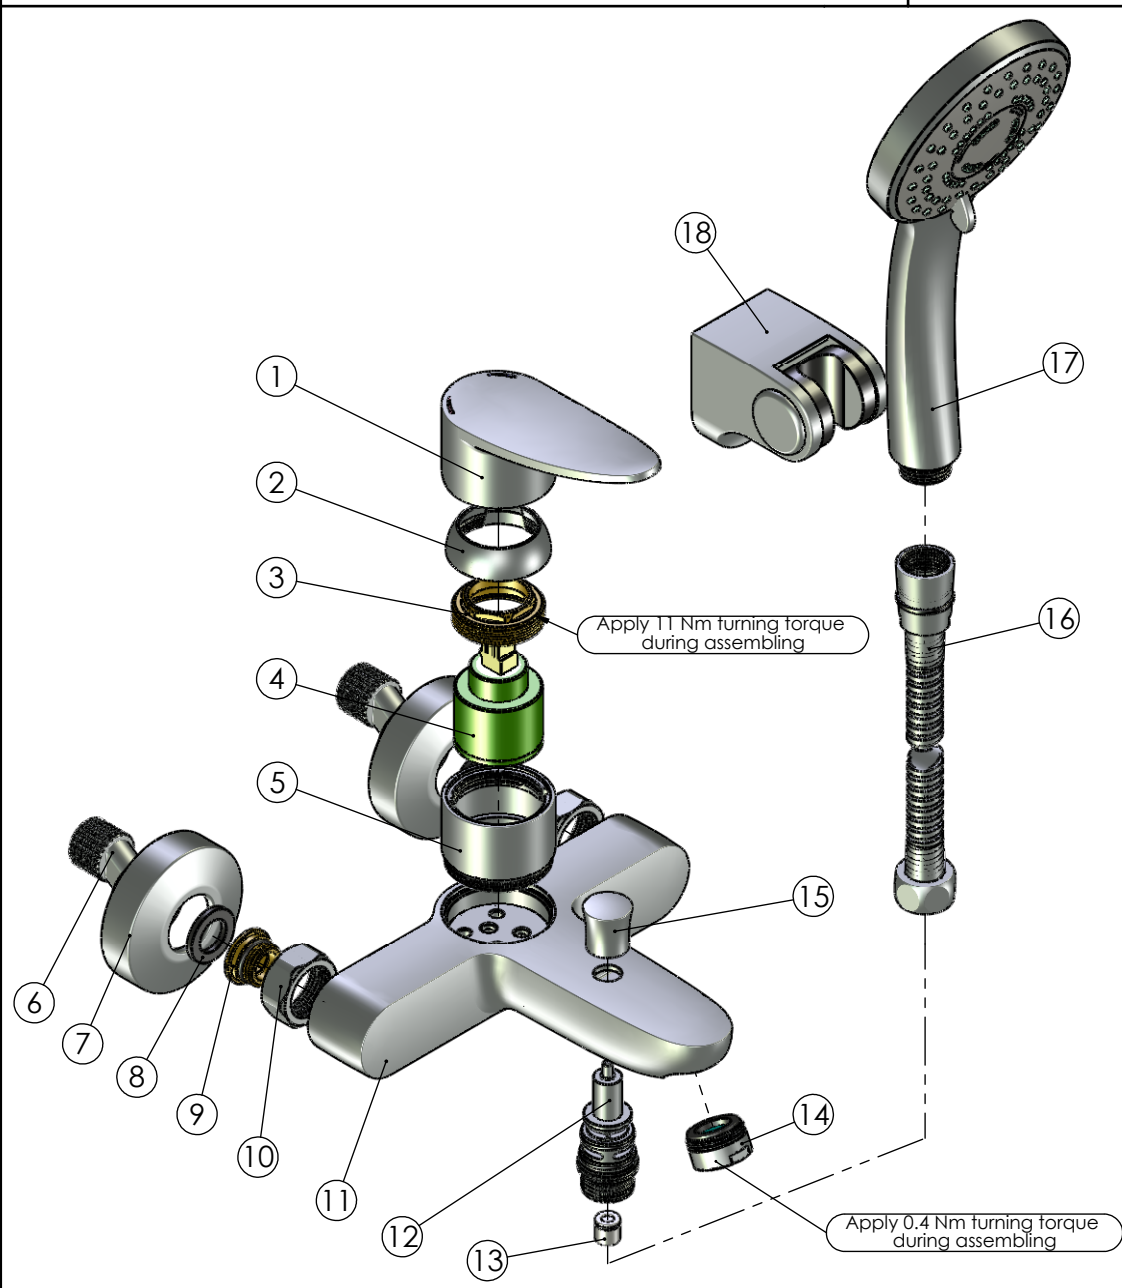

RUBINETA

Product name: **Faucet Static-10/K**
Product Code: **A10A08**

ITEM NO.	PART CODE	NAME	QUANTITY
1	631173	Handle ALT	1
2	636201	Cartridge cap 41mm	1
3	636301	Cartridge nut M37x1.25	1
4	634026	Cartridge 35mm Citec 2 steps (green)	1
5	635201	Cartridge nut ALT-12	1
6	636601	Eccentric 43x10	2
7	636614	Fixing set plate ULTRA	2
8	632002	Square washer G3/4"	2
9	636403	Fixing back seat M18x1.5	2
10	636310	Back seat nut G3/4"	2
11	635200	Body ALT-10	1
12	636524	Diverter Static-10 automat	1
13	636451	Check-valve DN10	1
14	636716	Aerator M24x1 perlator honeycomb	1
15	636963	Diverter handle ALT-10	1
16	600014	Shower hose Con/Imp double lock 150cm	1
17	622B39	Handshower Slim	1
18	623003	Shower holder Fix	1