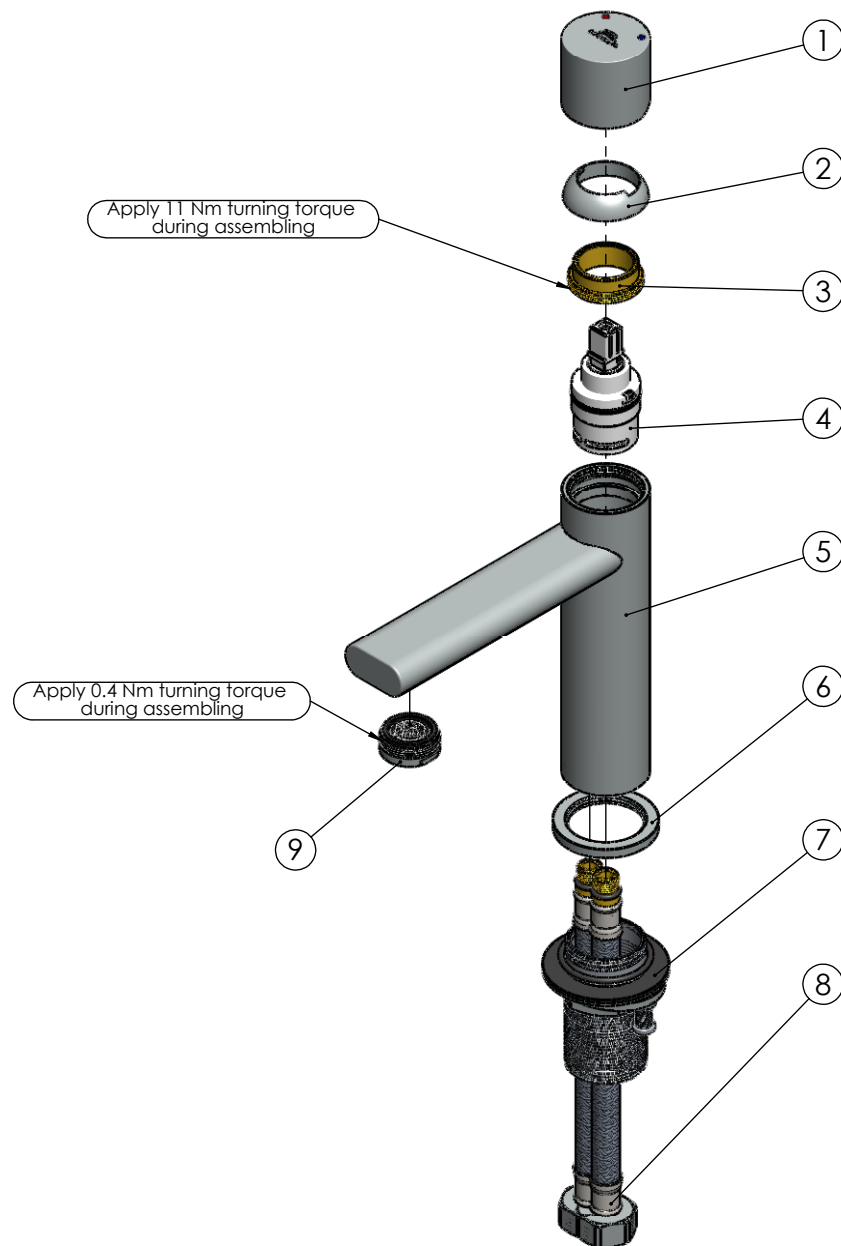

RUBINETA

Product name: **Faucet Etna-18**
Product Code: **ET80008**

ITEM NO.	PART CODE	NAME	QUANTITY
1	631063	Handle Etna-18	1
2	636265	Cartridge cover Etna-18	1
3	636266	Cartridge nut Etna-18	1
4	634050	Cartridge 25mm Citec with upper o-ring (white)	1
5	635443	Body Etna-18	1
6	636050	Base nut for Etna-18	1
7	637111	Fixing set Etna-18	1
8	46381060	FLISTEX M10xF12-L060 Flex faucet's connector	2
9	636825	Aerator M24x1 Neoperl SHORTY HC white	1