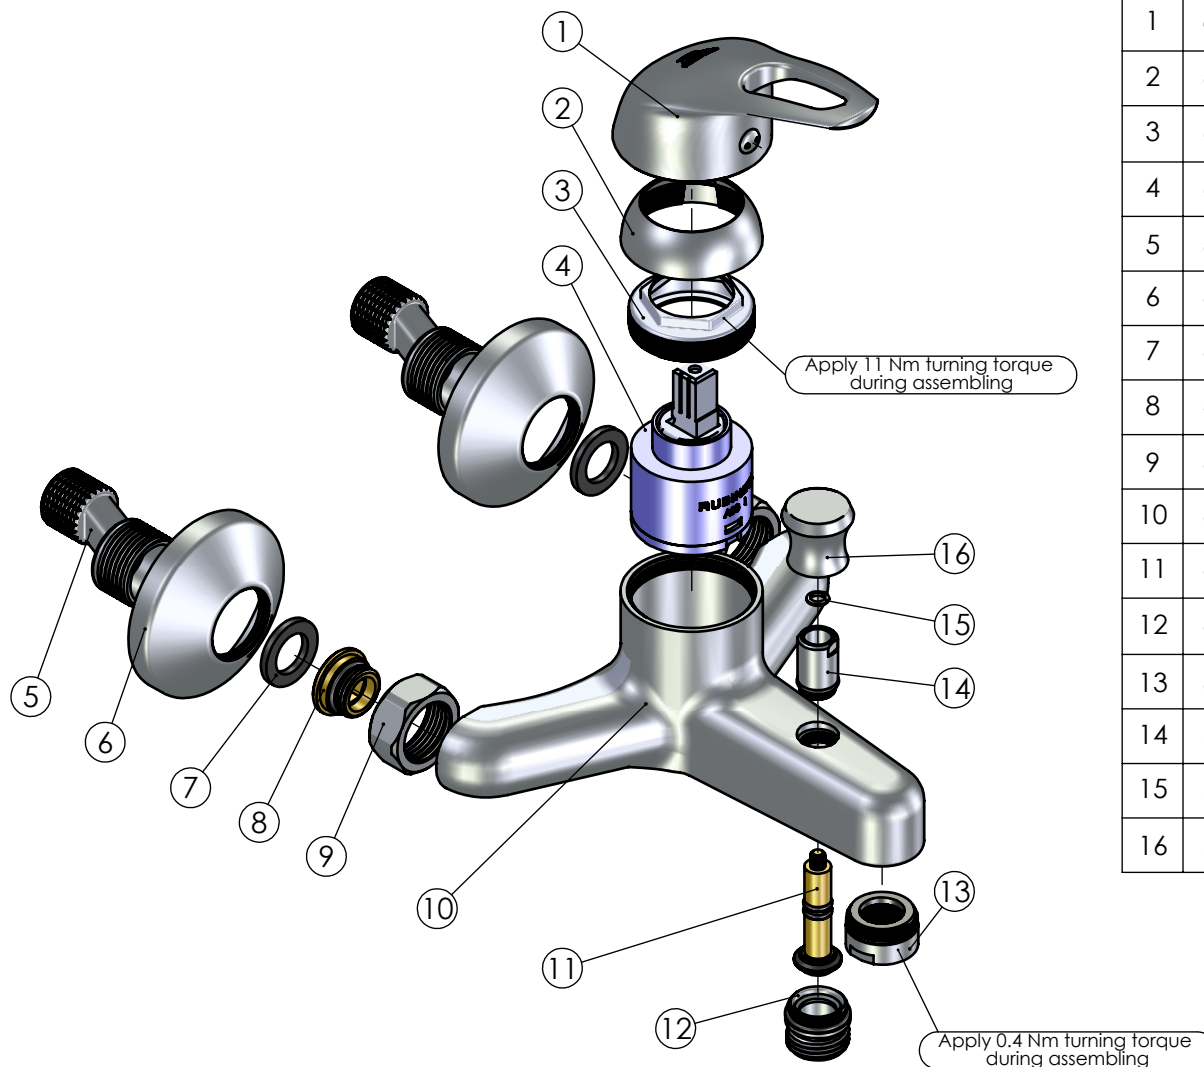

RUBINETA

Product name: **Faucet P-10 Star**
Product Code: **P10001**

ITEM NO.	PART CODE	NAME	QUANTITY
1	631136	Cartridge handle Star	1
2	636202	Cartridge cap 47mm	1
3	636302	Stainless steel cartridge nut M42x1.25	1
4	634005	Cartridge 40 mm	1
5	636601	Eccentric 43x10	2
6	636610	Eccentric plate 65x20	2
7	632002	Square washer G3/4"	2
8	636403	Fixing back seat M18x1.5	2
9	636310	Back seat nut G3/4"	2
10	635040	P-10 body	1
11	636948	Diverter shaft 47mm assembly	1
12	636410	Diverter insert M20x1-G1/2" assembly	1
13	636705	Aerator M24x1	1
14	636408	Diverter core 9.2 mm assembly	1
15	636326	Spring washer	1
16	636930	Diverter knob	1