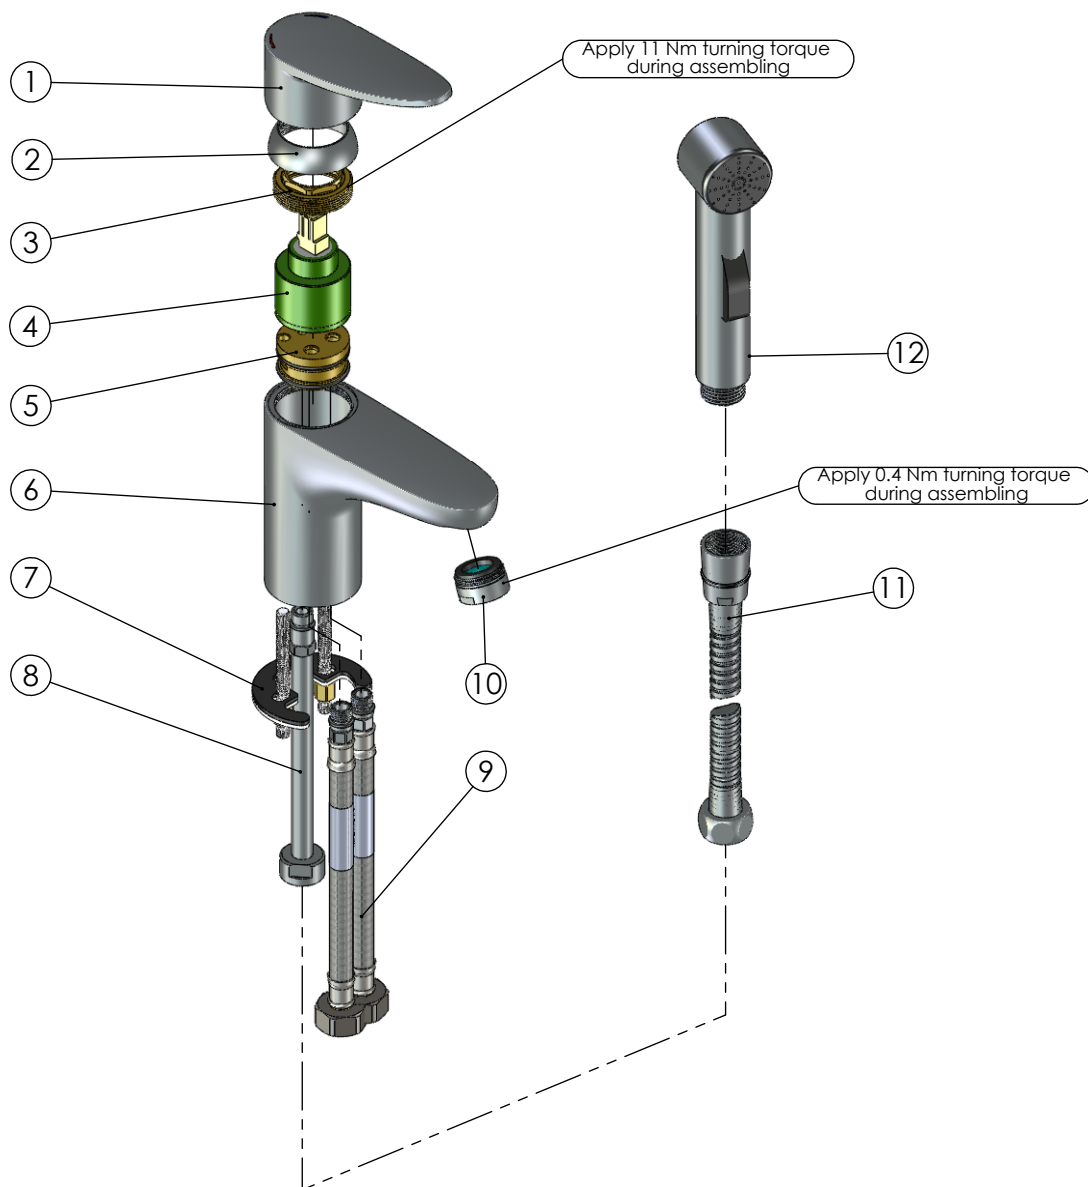

RUBINETA

Product name: **Faucet Static-17**  
Product Code: **A70008**

ITEM NO.	PART CODE	NAME	QUANTITY
1	631173	Handle ALT	1
2	636201	Cartridge cap 41mm	1
3	636301	Cartridge nut M37x1.25	1
4	634026	Cartridge 35mm Citec 2 steps (green)	1
5	636979	Insert STATIC-17 assembly	1
6	635209	Body STATIC-17	1
7	636986	Fixing set STATIC-17	1
8	662112	Tube M10x1-G1/2" assembly	1
9	618040	Faucet hose G1/2"-M10x1 400 mm	2
10	636716	Aerator M24x1 perlator honeycomb	1
11	600045	Shower hose Superflex Con/Imp 150cm (BK)	1
12	622001	Handshower Bide	1