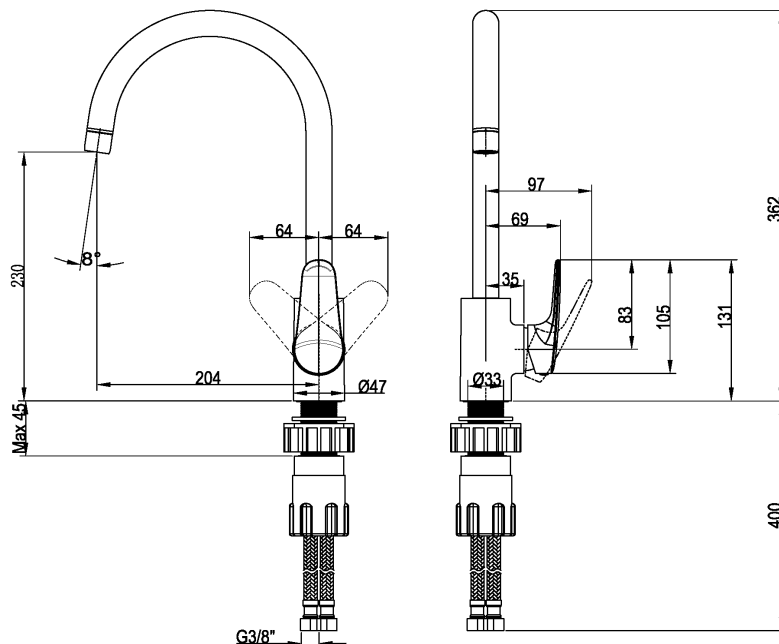

O.NOVO START SINGLE LEVER KITCHEN MIXER

PRODUCT INFORMATION

Model	TVK10510111061
Collection	O.novo Start
Finish	Polished Chrome
Water Flow at 3 bar	11 l/min
Cartridge	35mm with ceramic disc
Faucet Height	362 mm
Aerator Height	230 mm
Projection of Spout	204 mm
Aerator	M22 x 1 – male thread
Faucet Material	Low Lead Brass
Red/Blue Indexing	On Lever
Supply Hoses	2 x M10 x G 3/8" x 400 mm screw-in high pressure hoses
Salt Spray Test	200 hours (according EN 248)

PRODUCT FEATURES

Air Plus

Villeroy & Boch

Incorporates air into the aerator, to provide the same feeling of water flow but with reduced water consumption.

Easy Clean

Villeroy & Boch

The taps and shower heads are easily cleaned by the rubber on the aerator and nozzle.

TECHNICAL DRAWING

O.NOVO START SINGLE LEVER BASIN MIXER 200

FLOW CHART

EXPLOSION DRAWING AND SPARE PARTS

Explosion Drawing	Article Number	Description	No.	Consists of
	N/A	N/A	1	tube
	TVP00000521000	Aerator	2	aerator
	N/A	N/A	3	o ring
	N/A	N/A	4	locating ring
	N/A	N/A	5	locating ring
	N/A	N/A	6	adapter
	N/A	N/A	7	locating ring
	N/A	N/A	8	gasket
	N/A	N/A	9	o ring
	N/A	N/A	10	body
	TVP00000111000	Ceramic cartridge	11	cartridge
	N/A	N/A	12	cartridge nut
	N/A	N/A	13	flange
	TVP10500402061	Lever kit / Knob	14	handle
			15	screw
			16	cap
	N/A	N/A	17	O-ring
	N/A	N/A	18	adapter
	N/A	N/A	19	O-ring
	TVP00000602000	Fixation kit	20	washer
			21	screw
			23	fixing nut
	N/A	N/A	22	plastic seat
	TVP00000709000	Flexible connection hoses	24	Flexible hose (hot)
			25	Flexible hose (cold)
	N/A	N/A	26	Allen key