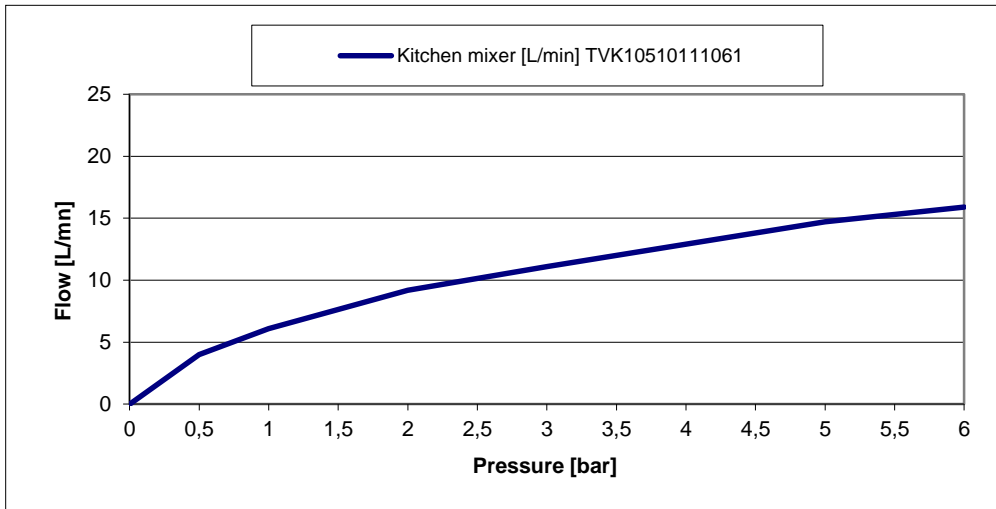

O.NOVO START SINGLE LEVER KITCHEN MIXER

PRODUCT INFORMATION

Model	TVK10510111061
Collection	O.novo Start
Finish	Polished Chrome
Water Flow at 3 bar	11 l/min
Cartridge	35mm with ceramic disc
Faucet Height	362 mm
Aerator Height	230 mm
Projection of Spout	204 mm
Aerator	M22 x 1 – male thread
Faucet Material	Low Lead Brass
Red/Blue Indexing	On Lever
Supply Hoses	2 x M10 x G 3/8" x 400 mm screw-in high pressure hoses
Salt Spray Test	200 hours (according EN 248)

PRODUCT FEATURES

Air Plus

Villeroy & Boch

Incorporates air into the aerator, to provide the same feeling of water flow but with reduced water consumption.

Easy Clean

Villeroy & Boch

The taps and shower heads are easily cleaned by the rubber on the aerator and nozzle.

TECHNICAL DRAWING

O.NOVO START SINGLE LEVER BASIN MIXER 200

FLOW CHART

EXPLOSION DRAWING AND SPARE PARTS

Explosion Drawing	Article Number	Description	No.	Consists of
	N/A	N/A	1	tube
	TVP00000521000	Aerator	2	aerator
	N/A	N/A	3	o ring
	N/A	N/A	4	locating ring
	N/A	N/A	5	locating ring
	N/A	N/A	6	adapter
	N/A	N/A	7	locating ring
	N/A	N/A	8	gasket
	N/A	N/A	9	o ring
	N/A	N/A	10	body
	TVP00000111000	Ceramic cartridge	11	cartridge
	N/A	N/A	12	cartridge nut
	N/A	N/A	13	flange
	TVP10500402061	Lever kit / Knob	14	handle
			15	screw
			16	cap
	N/A	N/A	17	O-ring
	N/A	N/A	18	adapter
	N/A	N/A	19	O-ring
	TVP00000602000	Fixation kit	20	washer
			21	screw
			23	fixing nut
	N/A	N/A	22	plastic seat
	TVP00000709000	Flexible connection hoses	24	Flexible hose (hot)
			25	Flexible hose (cold)
	N/A	N/A	26	Allen key