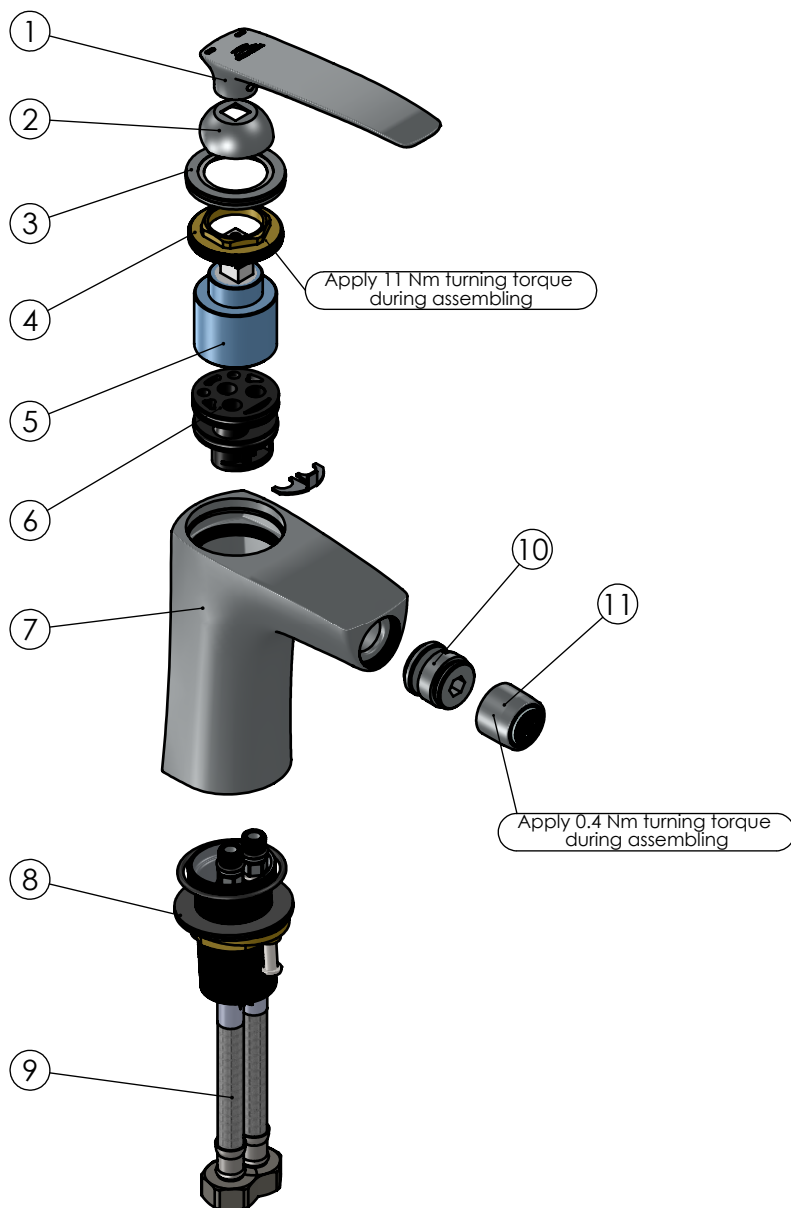

RUBINETA

Product name: **Faucet Aero-16**  
Product Code: **540051**

ITEM NO.	PART CODE	NAME	QUANTITY
1	631191	Handle Aero	1
2	636244	Handle Aero cover	1
3	636243	Cartridge cover Aero-18	1
4	636362	Cartridge nut M40x1.25	1
5	634007	Cartridge 35 mm Sedal-Rubineta	1
6	637004	Plastic insert assembly Artis-18	1
7	635265	Body Aero-16	1
8	636996	Fixing set Ecosens M37x1.25	1
9	618045	Faucet hose G1/2"-M10x1 450 mm	2
10	635817	Aerator body bide M22x1	1
11	636717	Aerator F22 cascade SLC	1