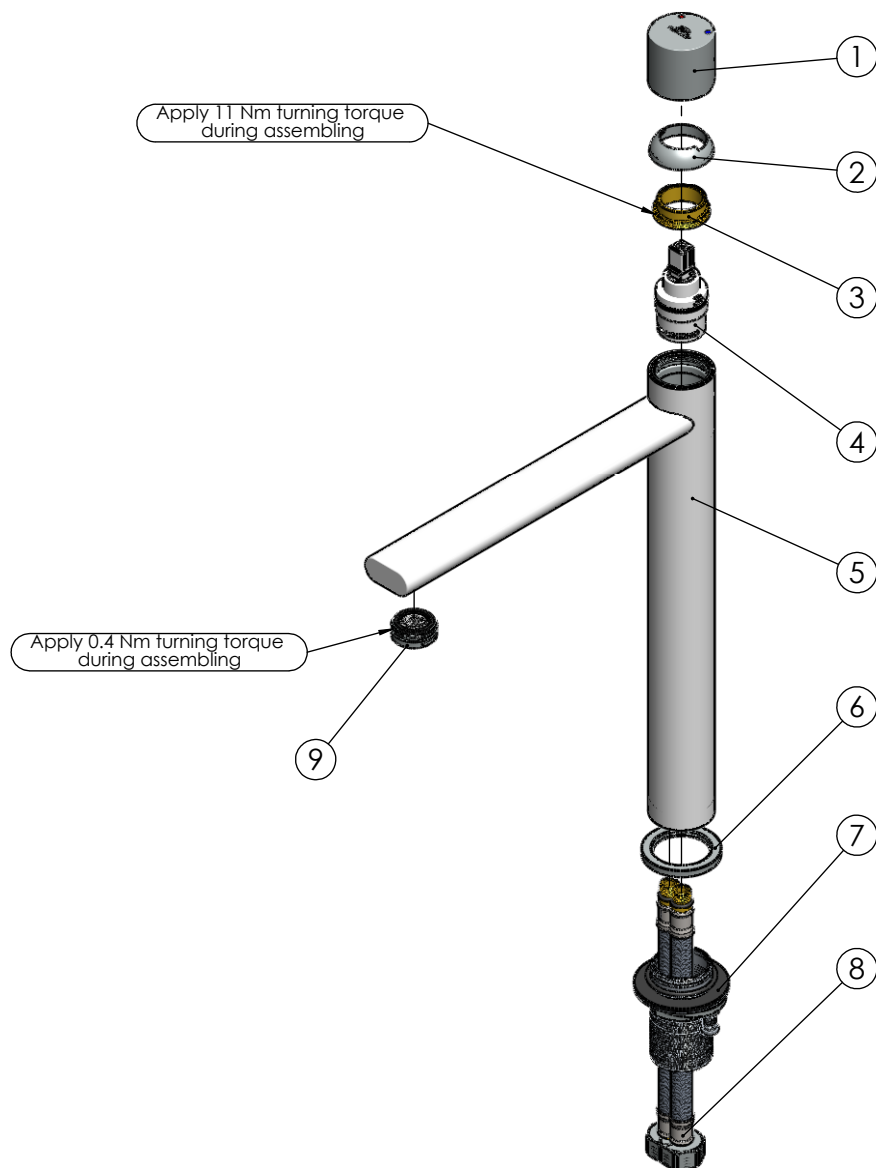

RUBINETA

Product name: **Faucet Etna-18/D (WT)**
Product Code: **ETD0078**

ITEM NO.	PART CODE	NAME	QUANTITY
1	631063	Handle Etna-18	1
2	636265	Cartridge cover Etna-18	1
3	636266	Cartridge nut Etna-18	1
4	634050	Cartridge 25mm Citec with upper o-ring (white)	1
5	635448	Body Etna-18/D (WT)	1
6	636050	Base nut for Etna-18	1
7	637111	Fixing set Etna-18	1
8	46381060	FLISTEX M10xF12-L060 Flex faucet's connector	2
9	636825	Aerator M24x1 Neoperl SHORTY HC white	1