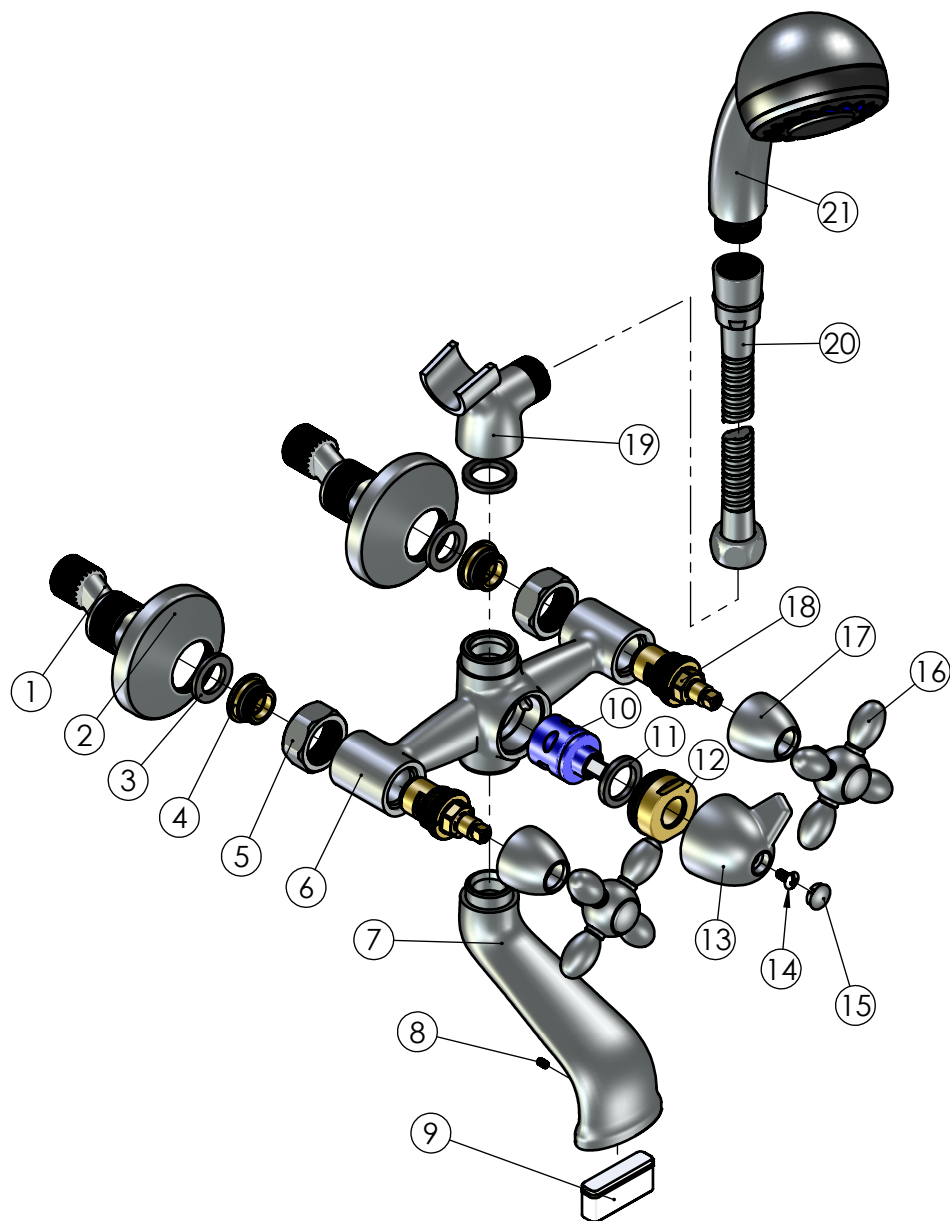

RUBINETA

Product name: **Faucet Toscana-1**
Product Code: **M10S06**

ITEM NO.	PART CODE	NAME	QUANTITY
1	636601	Eccentric 43x10	2
2	636610	Eccentric plate 65x20	2
3	632002	Square washer G3/4"	2
4	636403	Fixing back seat M18x1.5	2
5	636310	Back seat nut G3/4"	2
6	635137	Body M-1	1
7	635610	Body spout V-1 Cross (Br)	1
8	636331	Set screw M3x5 DIN913	1
9	636748	Neoperl aerator PL-RC-V 40x10	1
10	636519	2 position diverter 25 mm	1
11	632070	Square washer R-1 G3/4"	1
12	636332	Diverter nut V-1 M30x1.25	1
13	636929	Diverter handle M-1	1
14	636324	Self locking head screw M4x8	1
15	636117	Cover of diverter handle M-1	1
16	631177	Handle M-33	2
17	631050	Valve cap, M-1	2
18	664028	Ceramic disk valve 1/2"	2
19	636908	Single fork shower head holder assembly	1
20	600014	Shower hose Con/Imp double lock 150cm	1
21	622028	Handshower Sweet	1