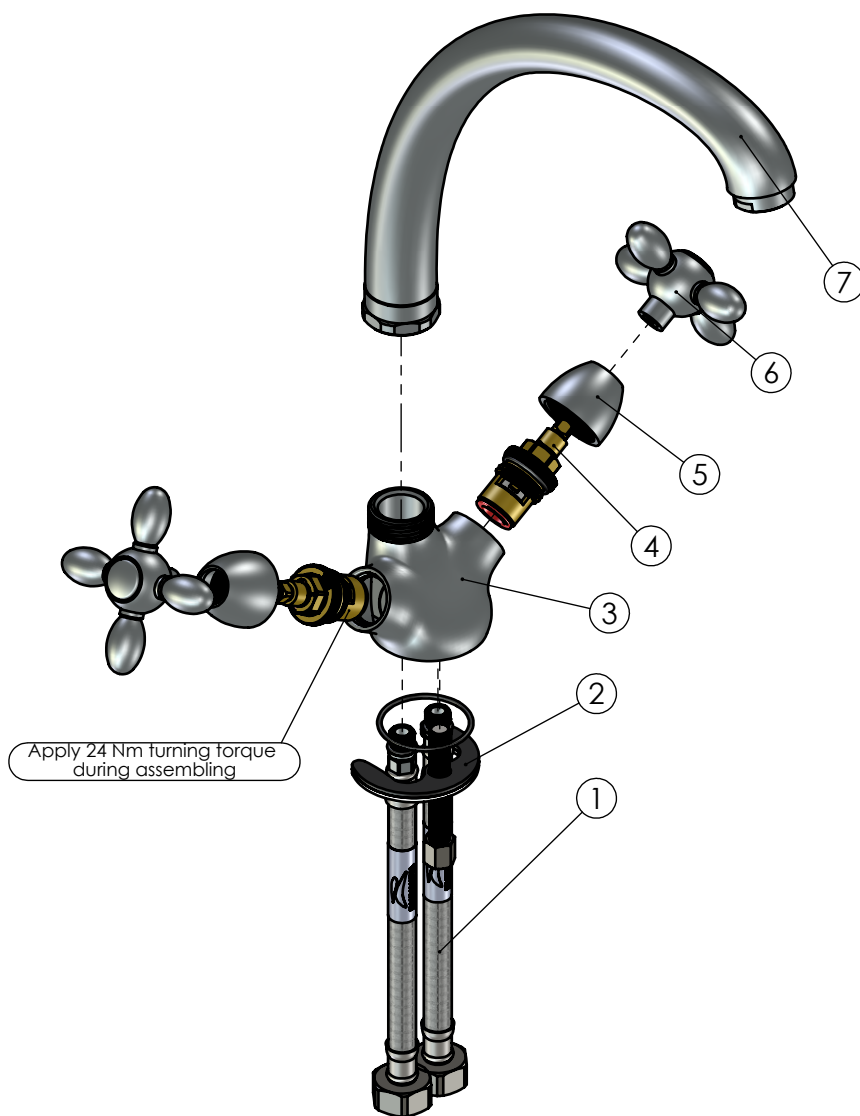

RUBINETA

Product name: **Faucet Milano-8 (Lux)**
Product Code: **M8T006**

ITEM NO.	PART CODE	NAME	QUANTITY
1	618040	Faucet hose G1/2"-M10x1 400 mm	2
2	636915	Fixing set R-8	1
3	635141	M-33 body	1
4	664028	Ceramic disk valve 1/2"	2
5	631050	Valve cap, M-1	2
6	631177	Handle M-33	2
7	633029	Spout T-33 assembly *	1

*-Neoperl PERLATOR HONEYCOMB aerator (636716)