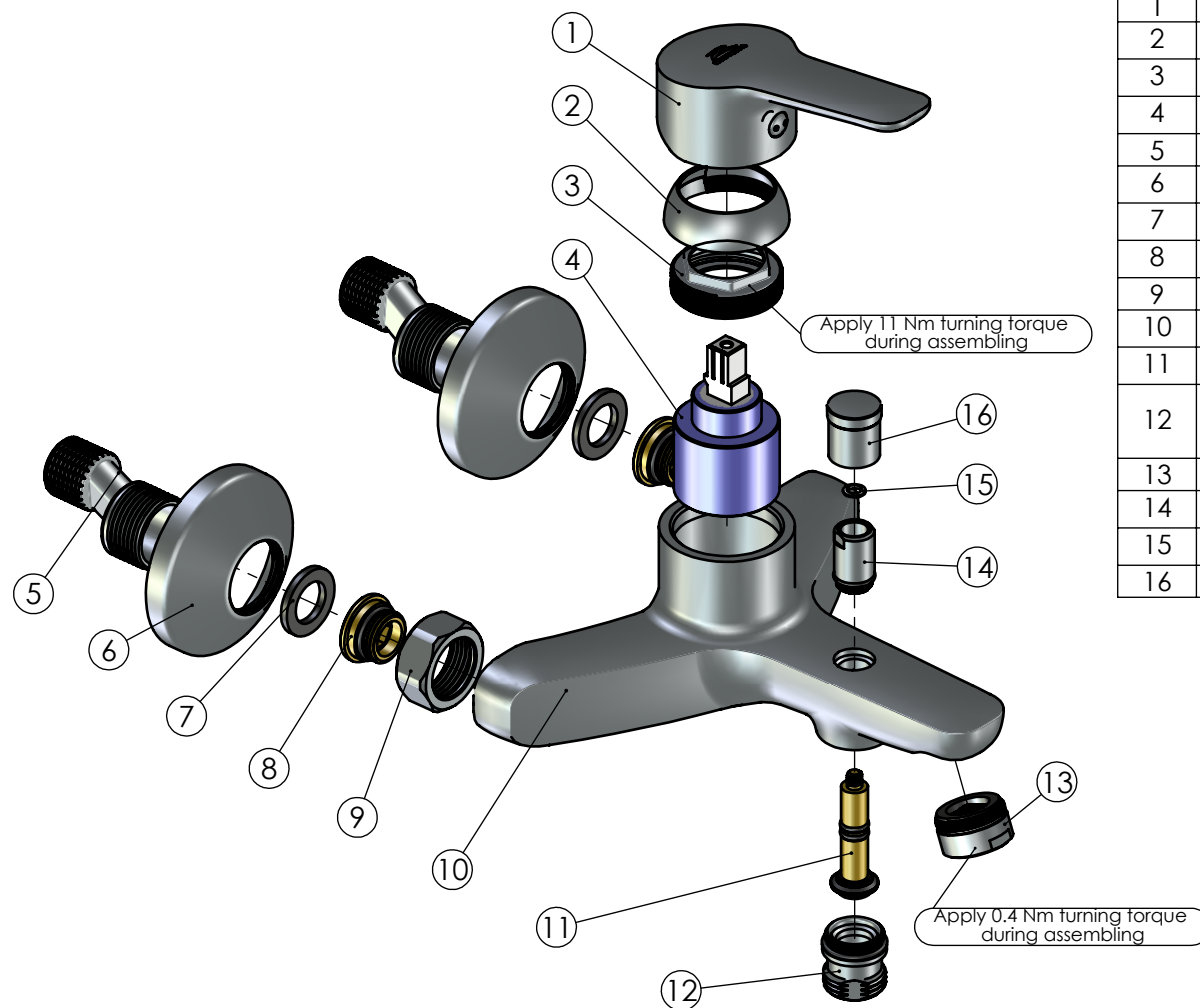

RUBINETA

Product name: **Faucet UNO-10**  
Product Code: **N10001**

| ITEM NO. | PART CODE | NAME                                 | QUANTITY |
|----------|-----------|--------------------------------------|----------|
| 1        | 631182    | Handle Gross                         | 1        |
| 2        | 636201    | Cartridge cap 41mm                   | 1        |
| 3        | 636301    | Nut for cartridge 35 mm              | 1        |
| 4        | 634004    | Ceramic cartridge 35 mm              | 1        |
| 5        | 636601    | Eccentric 43x10                      | 2        |
| 6        | 636610    | Eccentric plate 65x20                | 2        |
| 7        | 632002    | Square washer G3/4"                  | 2        |
| 8        | 636403    | Fixing back seat M18x1.5             | 2        |
| 9        | 636310    | Back seat nut G3/4"                  | 2        |
| 10       | 635230    | Body Uno-10                          | 1        |
| 11       | 636948    | Diverter shaft 47mm assembly         | 1        |
| 12       | 636455    | Diverter insert M20x1-G1/2" assembly | 1        |
| 13       | 636705    | Aerator M24x1                        | 1        |
| 14       | 636408    | Diverter core 9.2 mm assembly        | 1        |
| 15       | 636326    | Spring washer                        | 1        |
| 16       | 636969    | Diverter handle GROSS-10             | 1        |