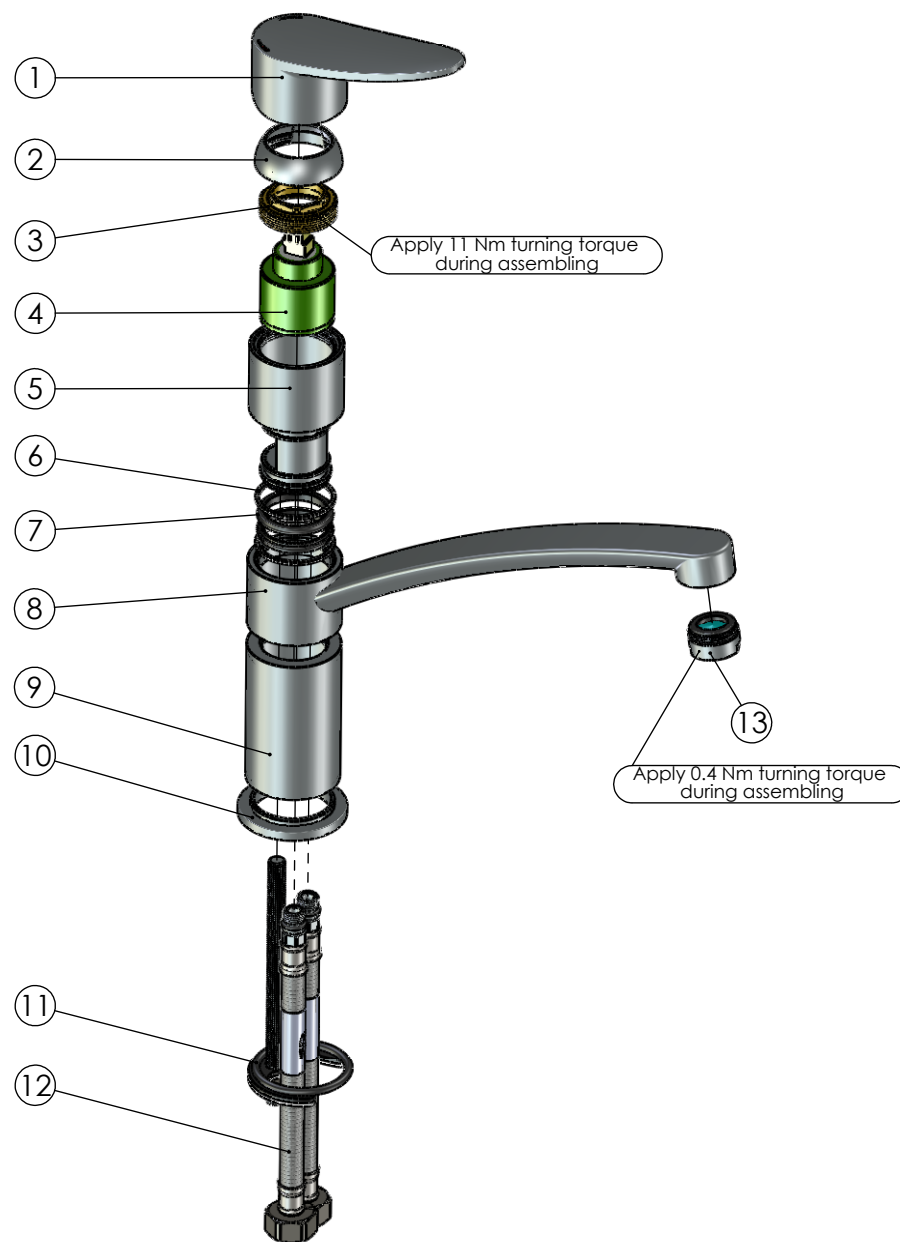

RUBINETA

Product name: **Faucet Static-20**
Product Code: **A00008**

ITEM NO.	PART CODE	NAME	QUANTITY
1	631173	Handle ALT	1
2	636201	Cartridge cap 41mm	1
3	636301	Cartridge nut M37x1.25	1
4	634026	Cartridge 35mm Citec 2 steps (green)	1
5	635205	Body ALT-20	1
6	632056	Teflon ring 38x1.3	2
7	632046	Loop seal 29x4	2
8	635621	Spout ALT-20	1
9	635206	Bottom body ALT-20	1
10	636024	Base nut Static-20	1
11	636962	Fixing set ALT-20	1
12	618050	Faucet hose G1/2"-M10x1 500 mm	2
13	636716	Aerator M24x1 perlator honeycomb	1