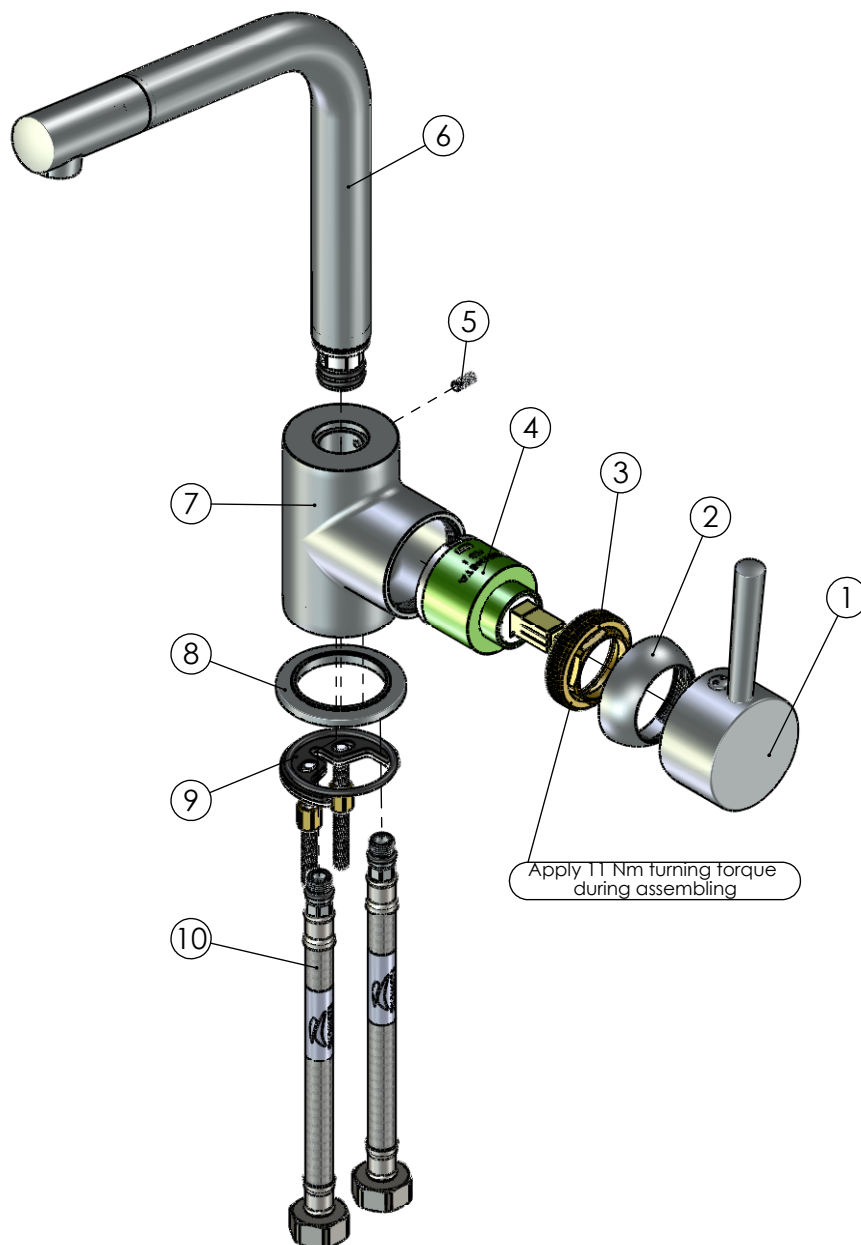

RUBINETA

Product name: **Faucet Ultra-35**
Product Code: **U35008**

ITEM NO.	PART CODE	NAME	QUANTITY
1	631128	Cartridge handle Ultra	1
2	636202	Cartridge cap 47mm	1
3	636302	Cartridge nut M42x1.25	1
4	634028	Cartridge 40mm Citec 2 steps (green)	1
5	636330	Set screw M4x10	1
6	633070	Spout ULTRA-35	1
7	635124	U-33 body	1
8	636010	Ultra-33 base nut	1
9	636957	Fixing set U-33	1
10	618040	Faucet hose G1/2'-M10x1 400 mm	2