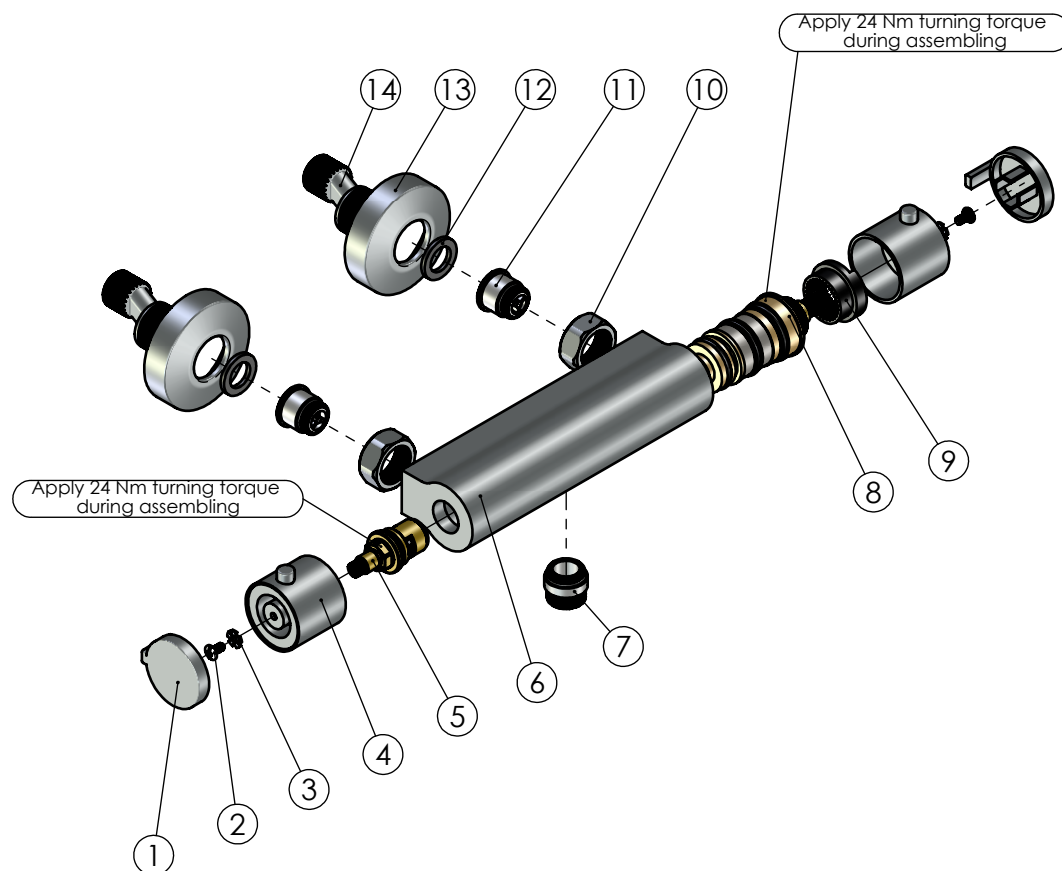

RUBINETA

Product name: **Faucet Thermo-12**
Product Code: **H20008**

ITEM NO.	PART CODE	NAME	QUANTITY
1	636236	Handle Thermo-10 cover	2
2	636324	Self locking head screw M4x8	2
3	636485	Screw M4 fixator	2
4	631187	Handle Thermo-10	2
5	664132	Ceramic disk valve Thermo-10	1
6	635241	Body Thermo-12	1
7	636484	Adapter Thermo-12	1
8	636357	Thermostat Thermo-10	1
9	636483	Handle limiter Thermo	1
10	636354	Back seat nut Thermo-10	2
11	636366	Fixing back seat Thermo	2
12	632002	Square washer G3/4"	2
13	636614	Fixing set plate ULTRA	2
14	636601	Eccentric 43x10	2