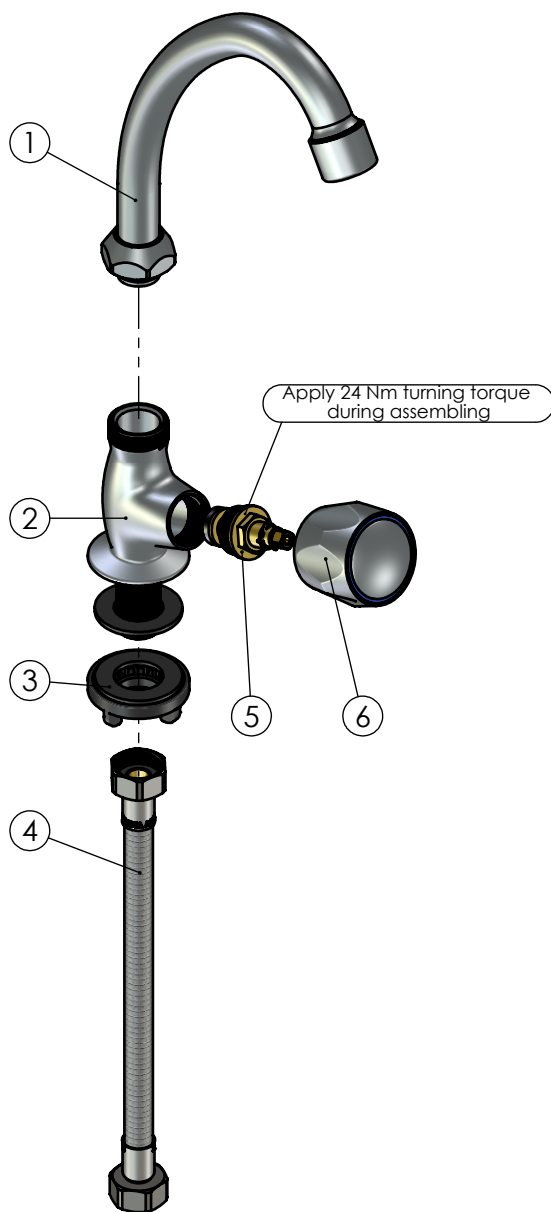

RUBINETA

Product name: **Faucet R-6 Globo**
Product Code: **R66002**

ITEM NO.	PART CODE	NAME	QUANTITY
1	633005	Spout J 18x130	1
2	635074	R-6 body	1
3	636914	Fixing set R-6	1
4	610040	Hose 12 mm G1/2" FF 400mm	1
5	664021	Classic faucet valve G1/2" with square head	1
6	631322	GLOBO handle 7x7 Blue	1