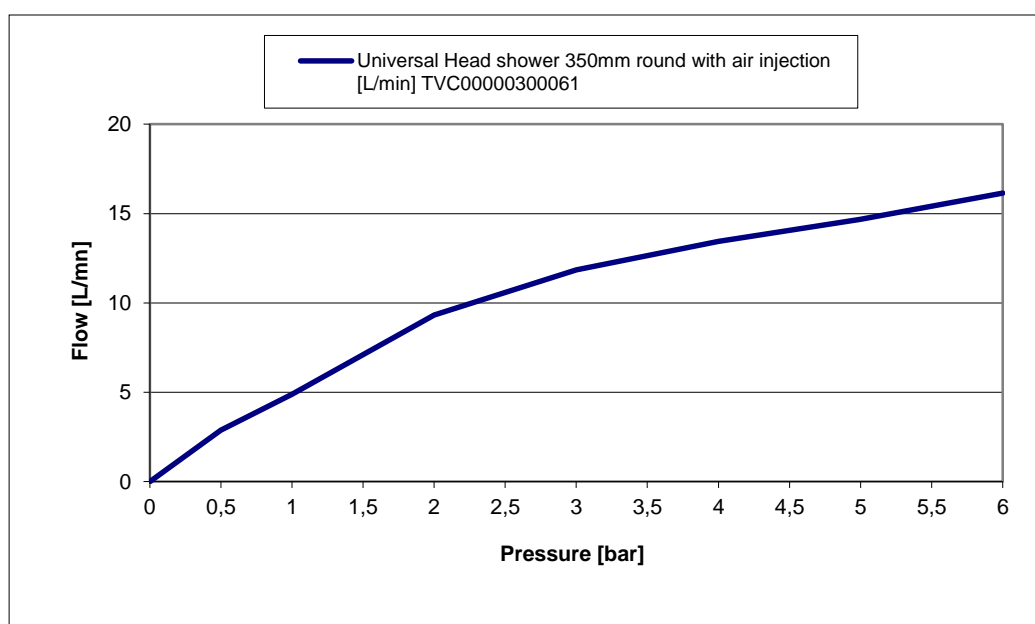

UNIVERSAL OVERHEAD SHOWER 250MM ROUND

PRODUCT INFORMATION

Model **TVC00000300061**

Collection	Universal Shower
Material	Brass
Finish	Chrome
Flow rate at 3 bar	11,85 l/min
Shower head size	ø 350 mm
Shower head thickness	7 mm
Connecting thread	G1/2"
Installation type	Ceiling or Wall
Required miscellaneous	Shower arms: TVC00045351061 TVC00045352061 TVC00045453061 TVC00045454061

PRODUCT FEATURES

Easy Clean

Villeroy & Boch

The taps and shower heads are easily cleaned by the rubber on the aerator and nozzle.

Air Plus

Villeroy & Boch

Incorporates air into the aerator, to provide the same feeling of water flow but with reduced water consumption.

FLOW CHART

UNIVERSAL OVERHEAD SHOWER 250MM ROUND

TECHNICAL DRAWINGS