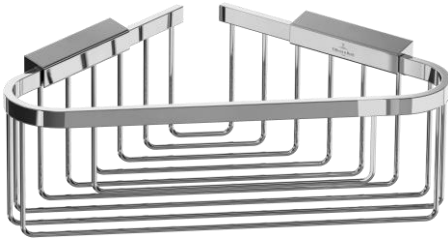

ELEMENTS „TENDER“ SOAP BASKET (BRASS)

PRODUCT INFORMATION

Model	TVA15100900061
Collection	Elements "Tender"
Finish	Chrome
Material	Brass

TECHNICAL DRAWINGS