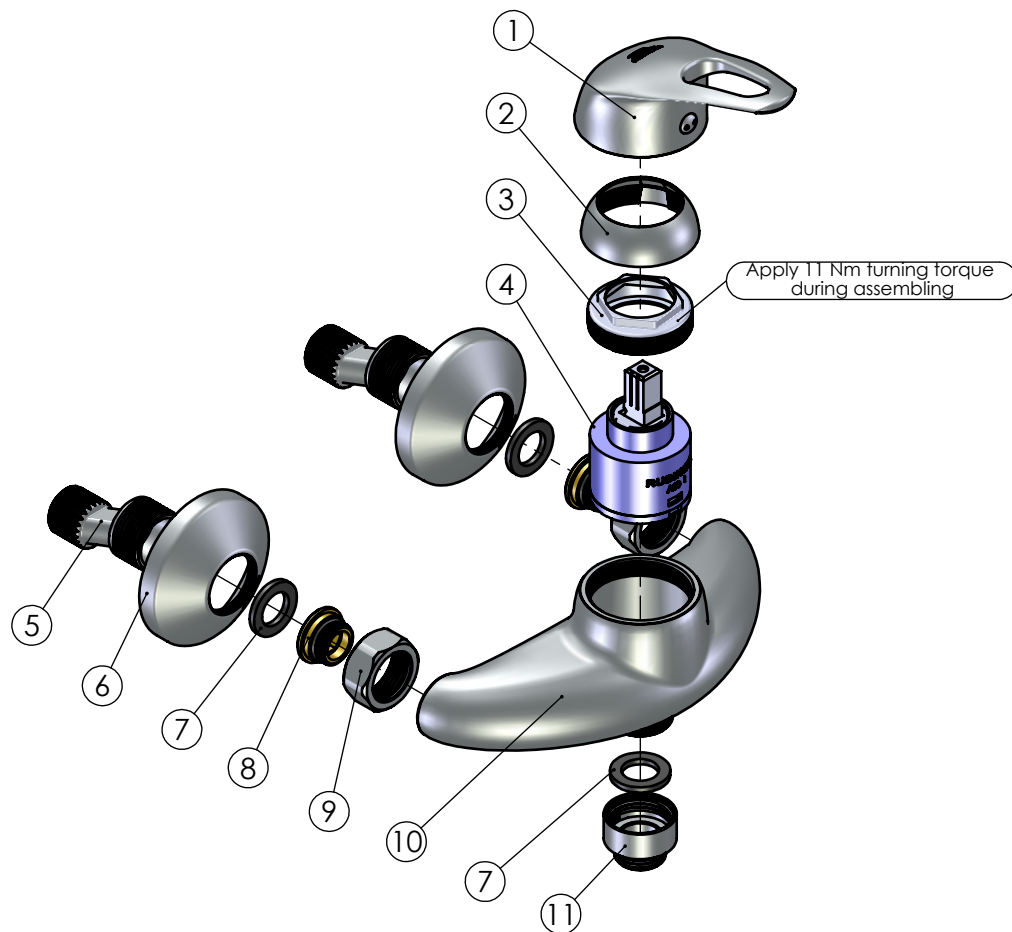

RUBINETA

Product name: **Faucet P-12 STAR**
Product Code: **P20001**

ITEM NO.	PART CODE	NAME	QUANTITY
1	631136	Cartridge handle Star	1
2	636202	Cartridge cap 47mm	1
3	636302	Stainless steel cartridge nut M42x1.25	1
4	634005	Cartridge 40 mm	1
5	636601	Eccentric 43x10	2
6	636610	Eccentric plate 65x20	2
7	632002	Square washer G3/4"	3
8	636403	Fixing back seat M18x1.5	2
9	636310	Back seat nut G3/4"	2
10	635045	Body P-12	1
11	636925	Adapter F3/4" - M1/2"	1