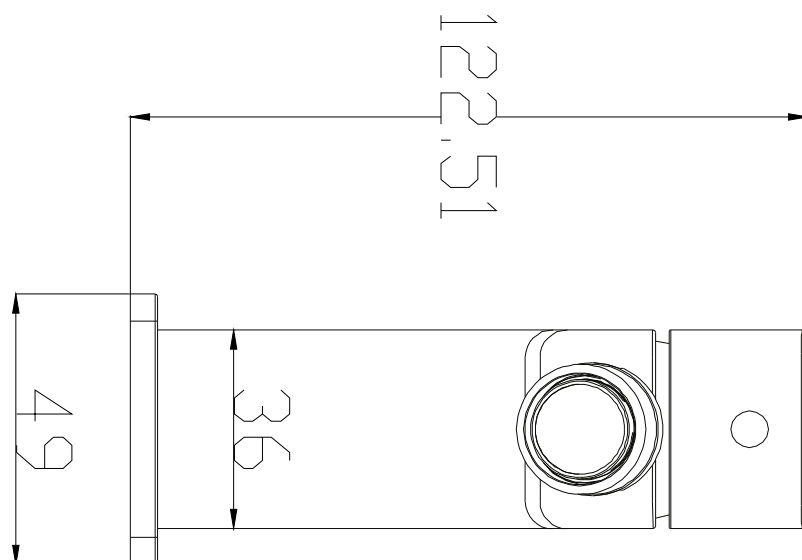

Parma PM7420

Enjoy home, every day.

bateria bidetowa

* 5 9 0 2 5 3 9 8 1 3 5 5 5 *