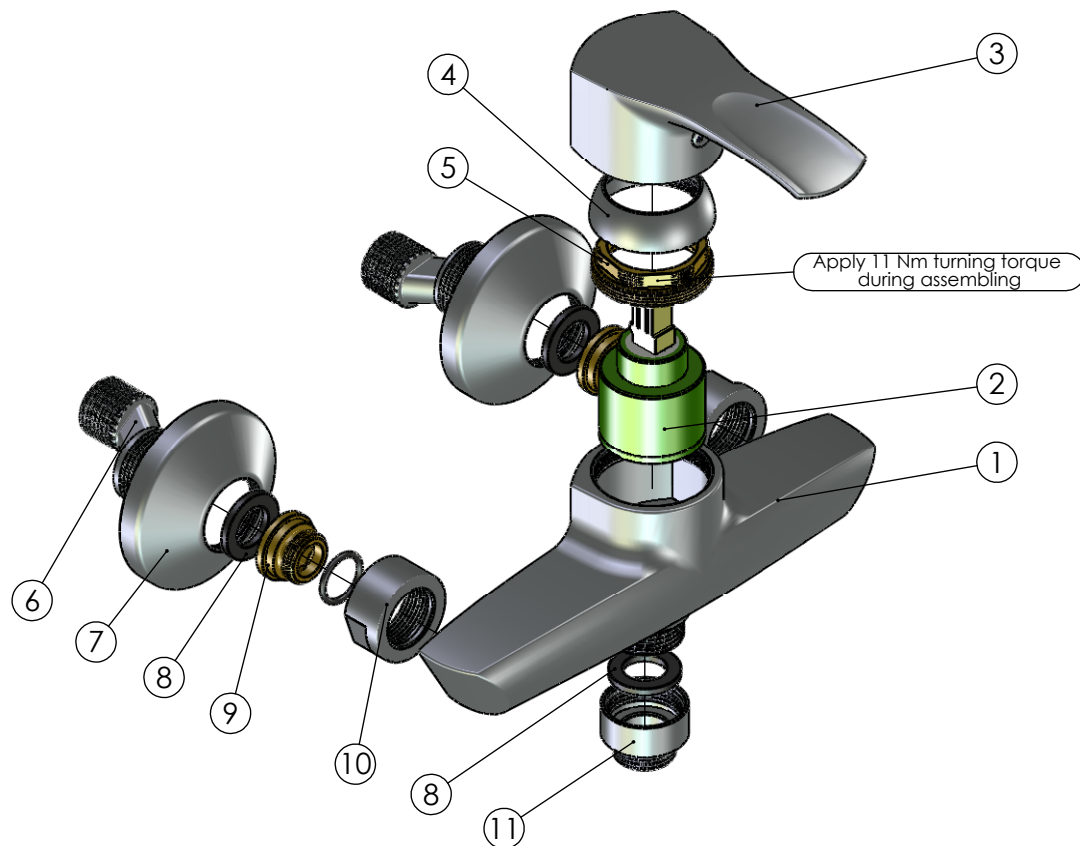

RUBINETA

Product name: **Faucet Artis-12**
Product Code: **540043**

ITEM NO.	PART CODE	NAME	QUANTITY
1	635252	Body Artis-12	1
2	634026	Cartridge 35mm Citec 2 steps (green)	1
3	631189	Handle Artis assembly	1
4	636201	Cartridge cap 41mm	1
5	636361	Cartridge nut M40x1.25	1
6	636601	Eccentric 43x10	2
7	636610	Eccentric plate 65x20	2
8	632002	Square washer G3/4"	3
9	636406	Fixing set back seat M18x1.5	2
10	636312	Round back nut G3/4"	2
11	636925	Adapter F3/4" - M1/2"	1