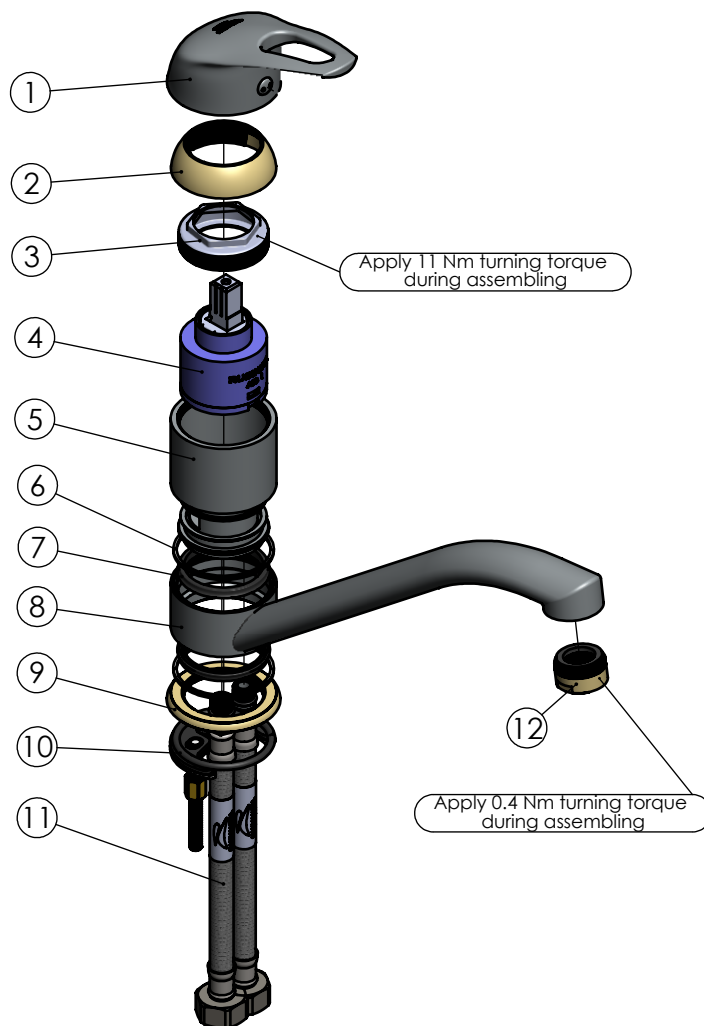

RUBINETA

Product name: **Faucet P-20 STAR (C/G)**  
Product Code: **P00031**

ITEM NO.	PART CODE	NAME	QUANTITY
1	631136	Cartridge handle Star	1
2	636208	Cartridge cap 49mm (C/G)	1
3	636302	Stainless steel cartridge nut M42x1.25	1
4	634005	Cartridge 40 mm	1
5	635056	Body, P-20	1
6	632047	Teflon ring 43x1.3	2
7	632003	Loop seal V -shape	2
8	633040	Spout, P-20	1
9	636006	Base nut, P-20 (C/G)	1
10	636913	Fixing set P-20	1
11	618040	Faucet hose G1/2'-M10x1 400 mm	2
12	636710	Aerator M24x1 (C/G)	1