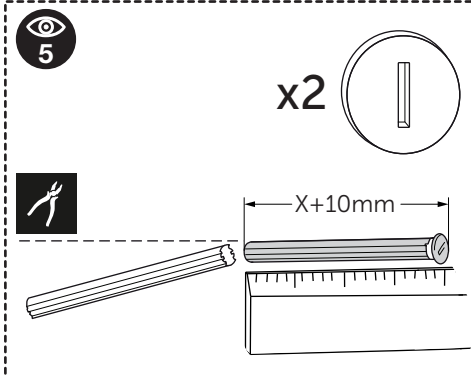

(dimensions in millimeters)

WC FRAME/CISTERN 150

WC FRAME / CISTERN 80

WC FRAME / CISTERN 120

1

FRONT

TOP

2

x2 x2

3

4

FRONT

TOP

4.1

5

x2