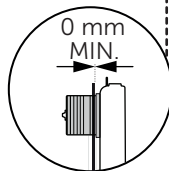

(dimensions in millimeters)

WC FRAME/CISTERN 150

WC FRAME / CISTERN 80

WC FRAME / CISTERN 120

1

FRONT

TOP

2

x2 x2

3

4

FRONT

TOP

4.1

5

x2