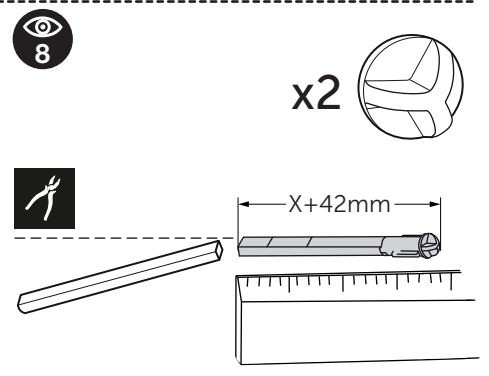

(dimensions in millimeters)

WC FRAME/CISTERN 150

WC FRAME / CISTERN 80

WC FRAME / CISTERN 120

1

FRONT

TOP

2

x2 x2

3

4

FRONT

TOP

4.1

5

x2