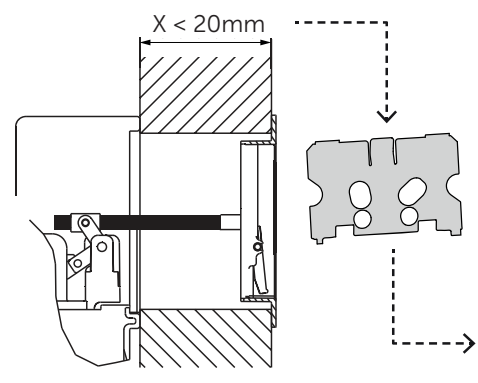

(dimensions in millimeters)

WC FRAME/CISTERN 150

WC FRAME / CISTERN 80

WC FRAME / CISTERN 120

1

FRONT

TOP

2

x2 x2

3

4

FRONT

TOP

4.1

5

x2