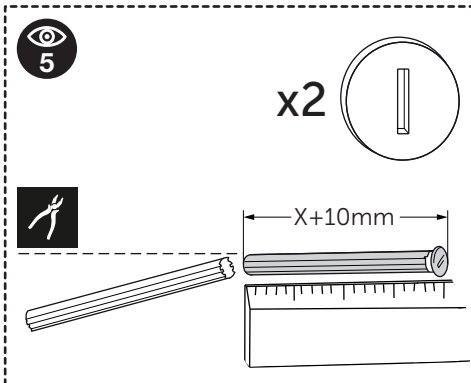

(dimensions in millimeters)

WC FRAME/CISTERN 150

WC FRAME / CISTERN 80

WC FRAME / CISTERN 120

1

FRONT

TOP

2

x2 x2

3

4

FRONT

TOP

4.1

5

x2