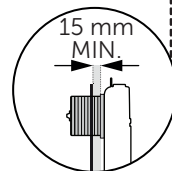

(dimensions in millimeters)

WC FRAME/CISTERN 150

WC FRAME / CISTERN 80

WC FRAME / CISTERN 120

1

FRONT

TOP

2

x2 x2

3

4

FRONT

TOP

4.1

5

x2