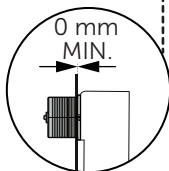

(dimensions in millimeters)

WC FRAME/CISTERN 150

WC FRAME / CISTERN 80

WC FRAME / CISTERN 120

1

FRONT

TOP

2

x2 x2

3

4

FRONT

TOP

4.1

5

x2