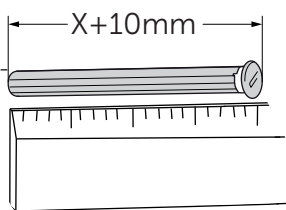

(dimensions in millimeters)

WC FRAME/CISTERN 150

WC FRAME / CISTERN 80

WC FRAME / CISTERN 120

1

FRONT

TOP

2

x2 x2

3

4

FRONT

TOP

4.1

5

x2