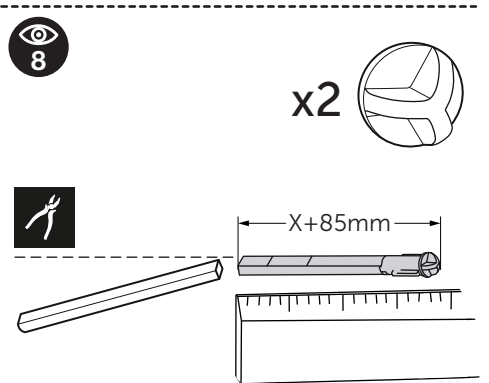

(dimensions in millimeters)

WC FRAME/CISTERN 150

WC FRAME / CISTERN 80

WC FRAME / CISTERN 120

1

FRONT

TOP

2

x2 x2

3

4

FRONT

TOP

4.1

5

x2