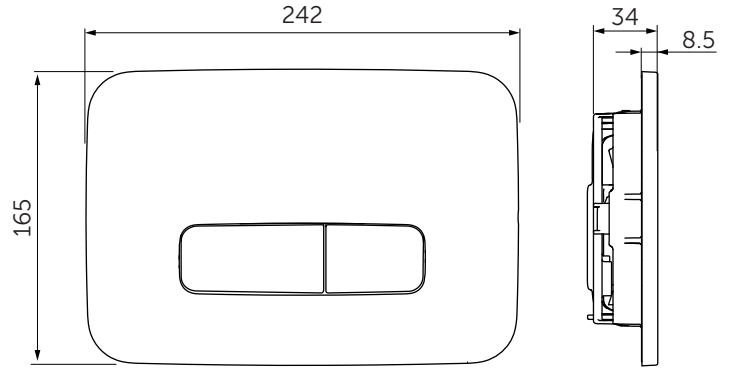

(dimensions in millimeters)

WC FRAME/CISTERN 150

WC FRAME / CISTERN 80

WC FRAME / CISTERN 120

1

FRONT

TOP

2

x2 x2

3

4

FRONT

TOP

4.1

5

x2