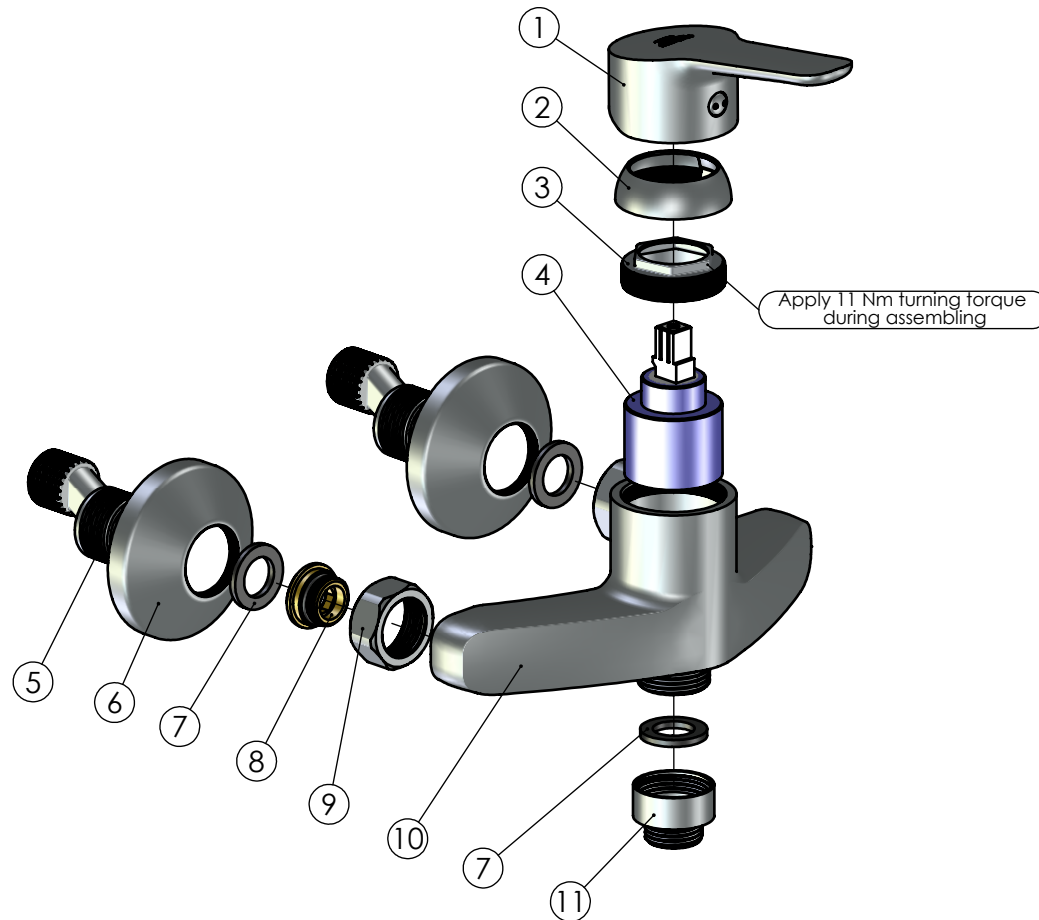

RUBINETA

Product name: **Faucet UNO-12**
Product Code: **N20001**

ITEM NO.	PART CODE	NAME	QUANTITY
1	631182	Handle Gross	1
2	636201	Cartridge cap 41mm	1
3	636301	Nut for cartridge 35 mm	1
4	634004	Ceramic cartridge 35 mm	1
5	636601	Eccentric 43x10	2
6	636610	Eccentric plate 65x20	2
7	632002	Square washer G3/4"	3
8	636403	Fixing back seat M18x1.5	2
9	636310	Back seat nut G3/4"	2
10	635232	Body Uno-12	1
11	636925	Adapter F3/4" - M1/2"	1