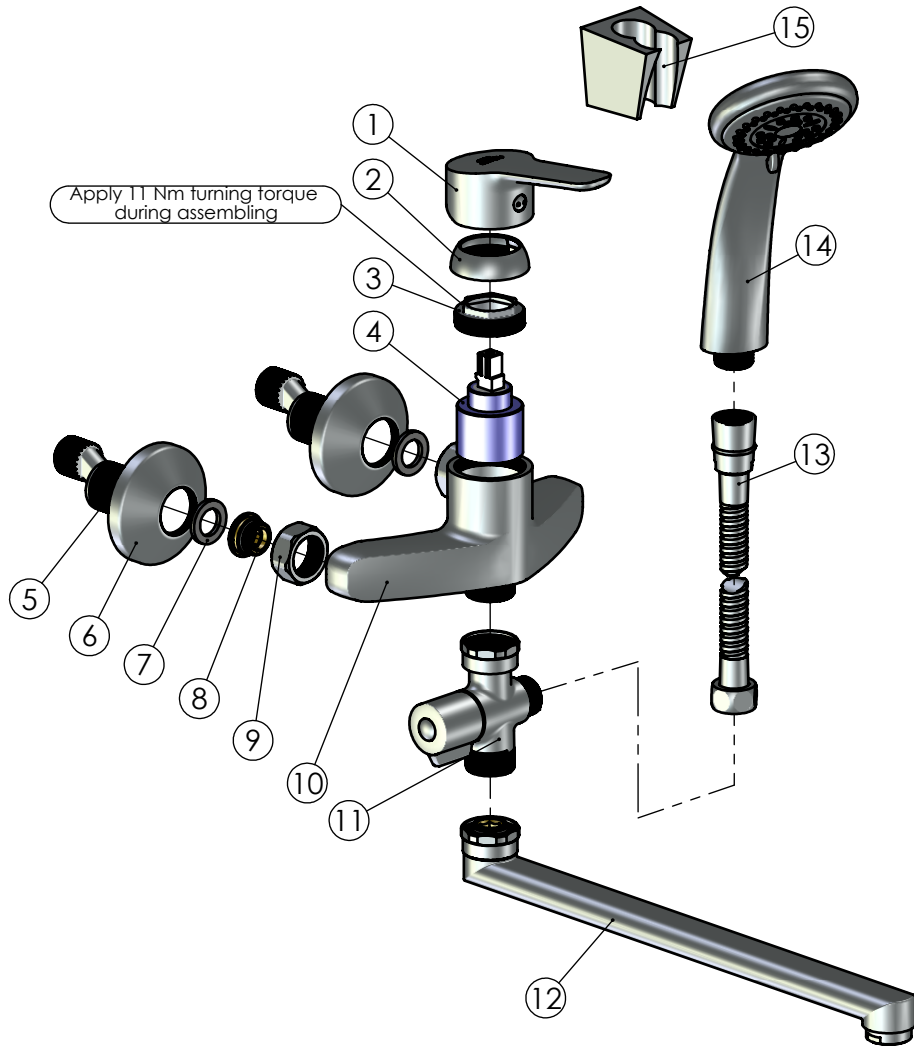

Product name: **Faucet UNO-12/C**
 Product Code: **N2CD01**

ITEM NO.	PART CODE	NAME	QUANTITY
1	631182	Handle Gross	1
2	636201	Cartridge cap 41mm	1
3	636301	Nut for cartridge 35 mm	1
4	634004	Ceramic cartridge 35 mm	1
5	636601	Eccentric 43x10	2
6	636610	Eccentric plate 65x20	2
7	632002	Square washer G3/4"	2
8	636403	Fixing back seat M18x1.5	2
9	636310	Back seat nut G3/4"	2
10	635232	Body Uno-12	1
11	636520	Diverter 3/4" (Ceramic)	1
12	633011	Spout C 300 assembly *	1
13	600014	Shower hose Con/Imp double lock 150cm	1
14	622045	Handshower Delta	1
15	623005	Shower holder Grand	1