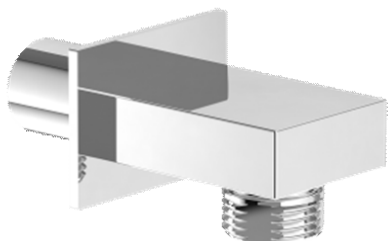

WALL OUTLET HOSE CONNECTION, SQUARE

PRODUCT INFORMATION

Model	TVC00045700061
Collection	Universal
Material	Stainless steel
Colours	Chrome
Projection	50.5 mm
Thread, hose connection	G 1/2"

PRODUCT FEATURE