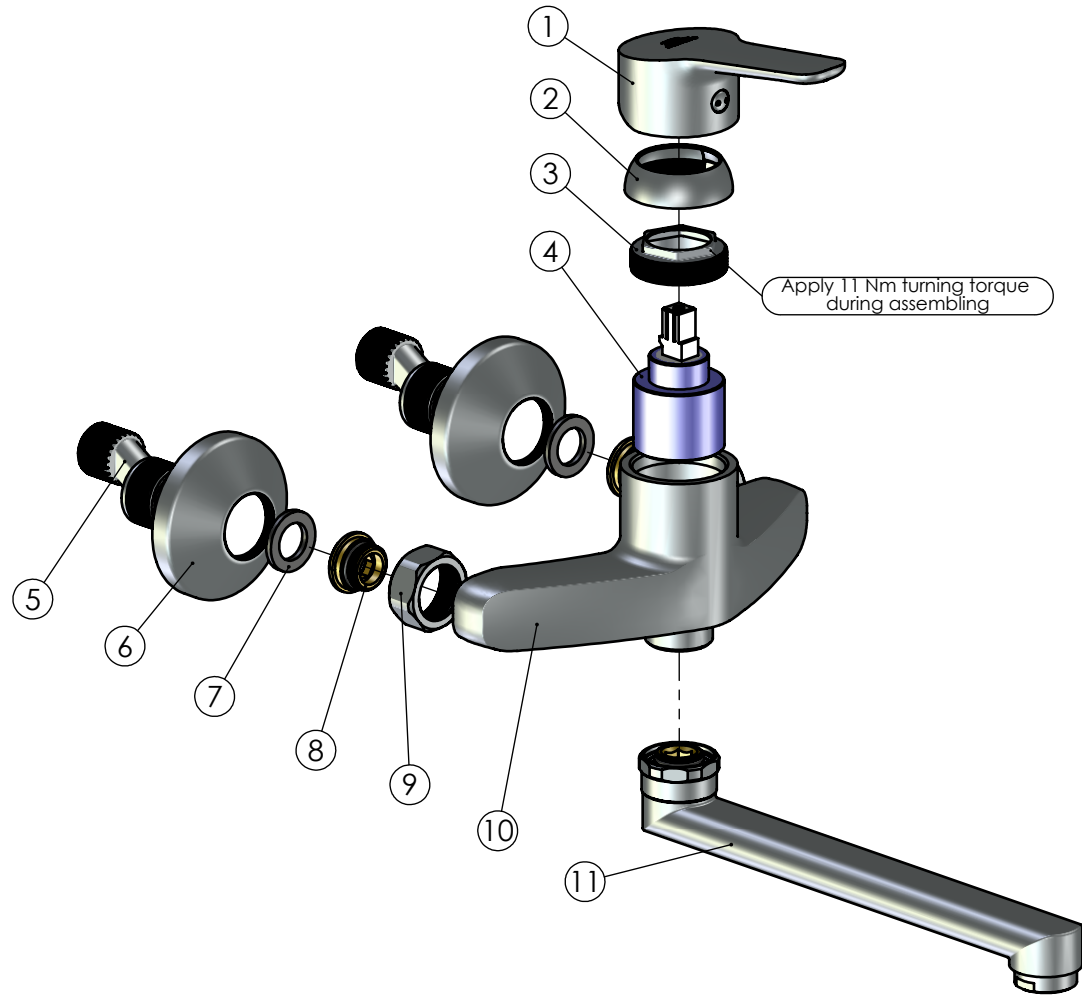

RUBINETA

Product name: **Faucet UNO-14**
Product Code: **N41001**

ITEM NO.	PART CODE	NAME	QUANTITY
1	631182	Handle Gross	1
2	636201	Cartridge cap 41mm	1
3	636301	Nut for cartridge 35 mm	1
4	634004	Ceramic cartridge 35 mm	1
5	636601	Eccentric 43x10	2
6	636610	Eccentric plate 65x20	2
7	632002	Square washer G3/4"	2
8	636403	Fixing back seat M18x1.5	2
9	636310	Back seat nut G3/4"	2
10	635232	Body Uno-12	1
11	633013	Spout C 200 assembly *	1