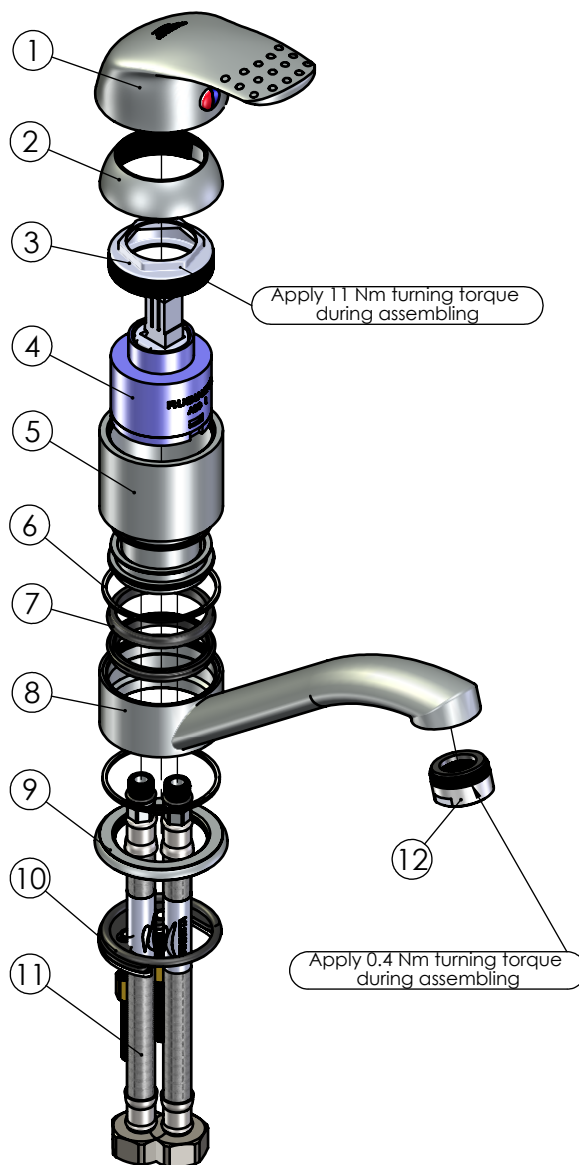

RUBINETA

Product name: **Faucet P-19 SHER**
Product Code: **P90002**

ITEM NO.	PART CODE	NAME	QUANTITY
1	631012	Hadle assembly with hexagon set screw	1
2	636207	Cartridge cap 49mm	1
3	636302	Stainless steel cartridge nut M42x1.25	1
4	634005	Cartridge 40 mm	1
5	635056	Body, P-20	1
6	632047	Teflon ring 43x1.3	2
7	632003	Loop seal V -shape	2
8	635551	Spout, P-19	1
9	636005	Base nut, P-20	1
10	636913	Fixing set P-20	1
11	618040	Faucet hose G1/2"-M10x1 400 mm	2
12	636705	Aerator M24x1	1