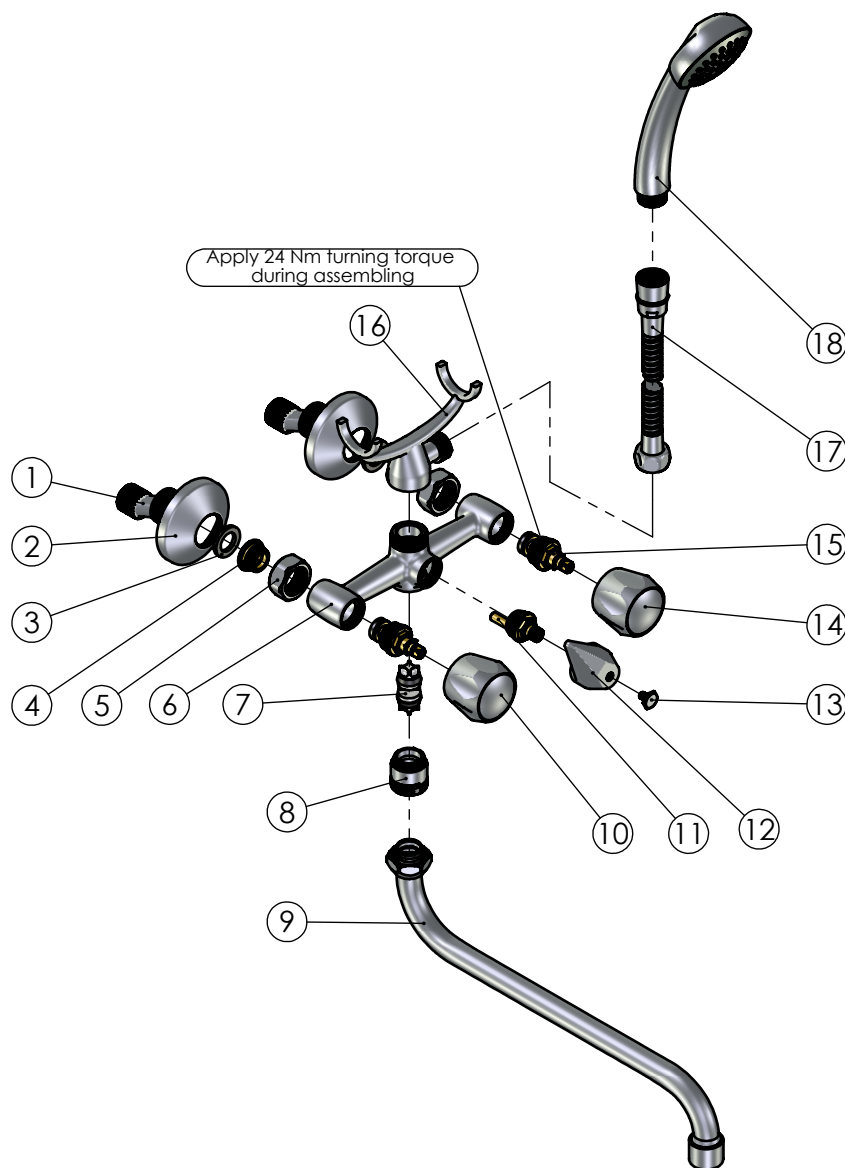

RUBINETA

Product name: **Faucet R-1 Eco (K)**
Product Code: **R1SK01**

ITEM NO.	PART CODE	NAME	QUANTITY
1	636601	Eccentric 43x10	2
2	636610	Eccentric plate 65x20	2
3	632002	Square washer G3/4"	2
4	636403	Fixing back seat M18x1.5	2
5	636310	Back seat nut G3/4"	2
6	635064	R-1 body	1
7	636516	R-1 diverter core assembly	1
8	636927	Spout adapter M22x1 - G3/4"	1
9	633001	Spout S 18x300 assembly *	1
10	631221	ECO handle 7x7 Red	1
11	636515	Diverter R-1 eccentric with nut	1
12	636931	R-1 diverter handle	1
13	636416	Diverter R-1 screw M5x0.8	1
14	631321	ECO handle 7x7 Blue	1
15	664026	Classic faucet valve G1/2" Cross with square head	2
16	636906	Shower head holder R-1 assembly	1
17	600014	Shower hose Con/Imp double lock 150cm	1
18	622005	Handshower Kobra	1