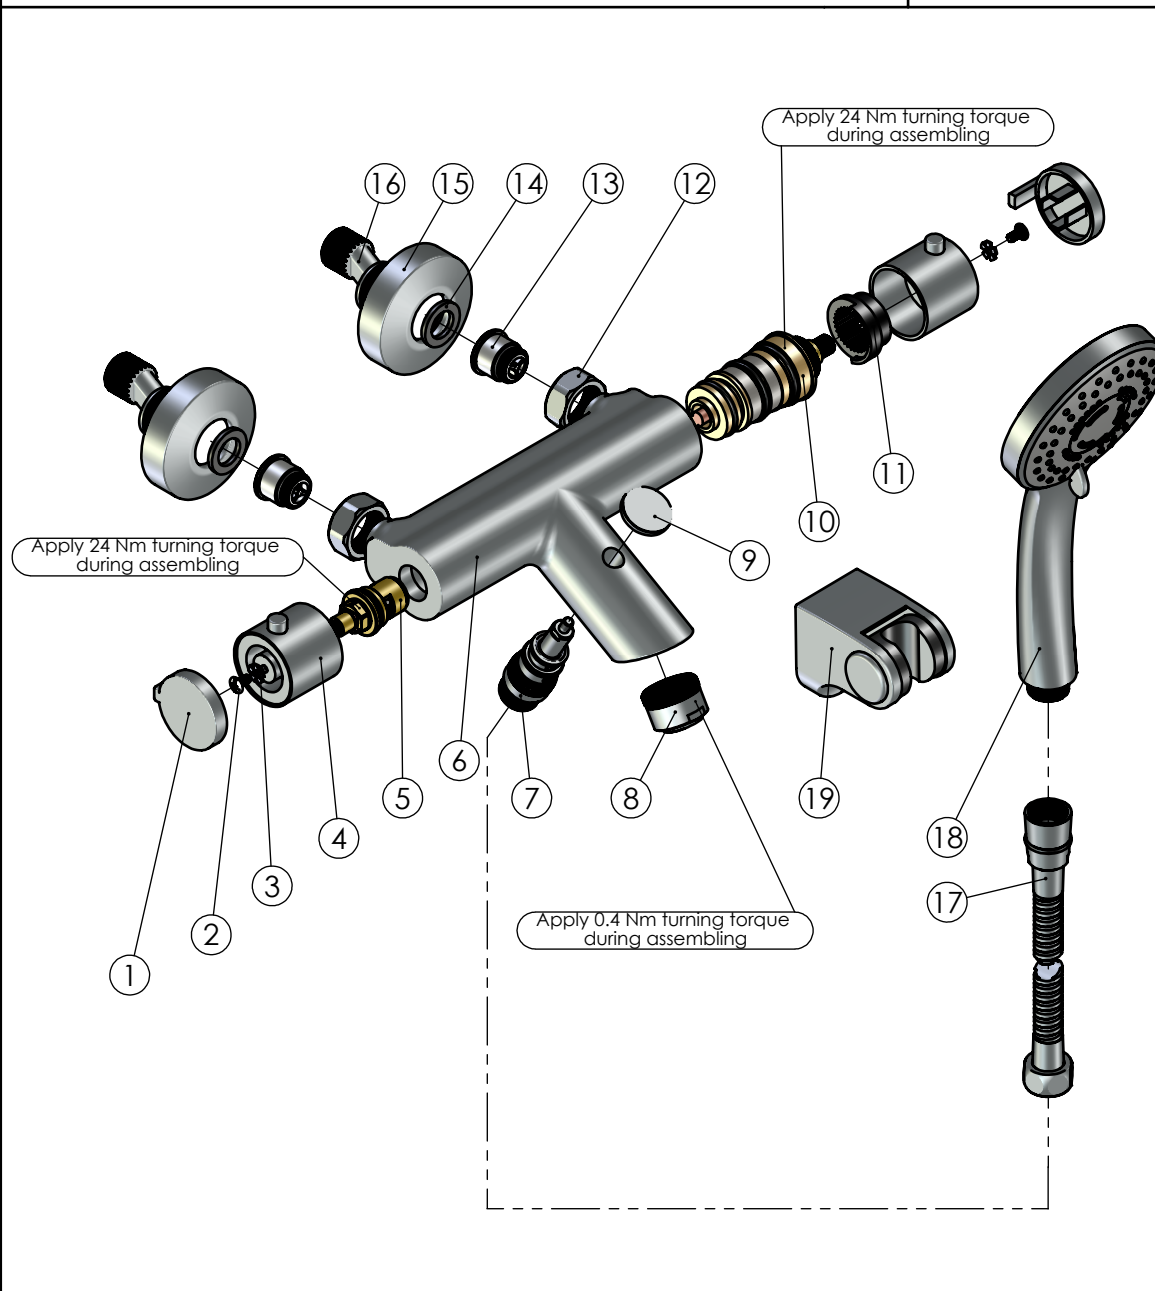

RUBINETA

Product name: **Faucet Thermo-10/K**
Product Code: **H10L08**

ITEM NO.	PART CODE	NAME	QUANTITY
1	636236	Handle Thermo-10 cover	2
2	636324	Self locking head screw M4x8	2
3	636485	Screw M4 fixator	2
4	631187	Handle Thermo-10	2
5	664132	Ceramic disk valve Thermo-10	1
6	635240	Body Thermo-10	1
7	636525	Diverter Thermo-10	1
8	636719	Aerator M28x1 cc-slc-tf	1
9	636994	Diverter handle Thermo-10	1
10	636357	Thermostat Thermo-10	1
11	636483	Handle limiter Thermo	1
12	636354	Back seat nut Thermo-10	2
13	636366	Fixing back seat Thermo	2
14	632002	Square washer G3/4"	2
15	636614	Fixing set plate ULTRA	2
16	636601	Eccentric 43x10	2
17	600014	Shower hose Con/Imp double lock 150cm	1
18	622B39	Handshower Slim	1
19	623003	Shower holder Fix	1