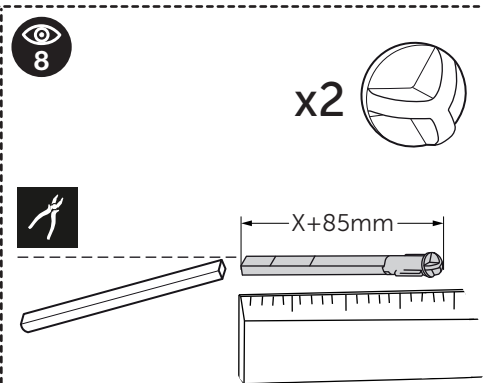

(dimensions in millimeters)

WC FRAME/CISTERN 150

WC FRAME / CISTERN 80

WC FRAME / CISTERN 120

1

FRONT

TOP

2

x2 x2

3

4

FRONT

TOP

4.1

5

x2