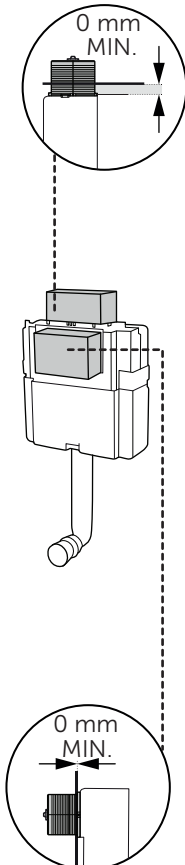

(dimensions in millimeters)

WC FRAME/CISTERN 150

WC FRAME / CISTERN 80

WC FRAME / CISTERN 120

1

FRONT

TOP

2

x2 x2

3

4

FRONT

TOP

4.1

5

x2