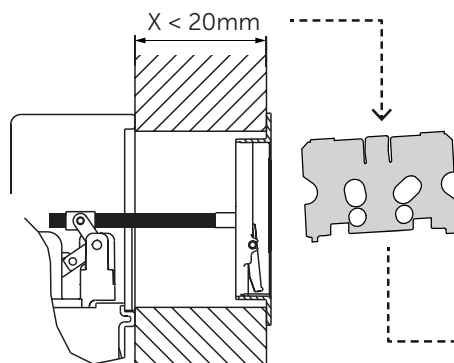

(dimensions in millimeters)

WC FRAME/CISTERN 150

WC FRAME / CISTERN 80

WC FRAME / CISTERN 120

1

FRONT

TOP

2

x2 x2

3

4

FRONT

TOP

4.1

5

x2