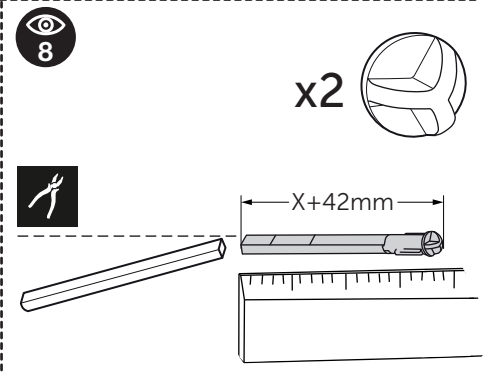

(dimensions in millimeters)

WC FRAME/CISTERN 150

WC FRAME / CISTERN 80

WC FRAME / CISTERN 120

1

FRONT

TOP

2

x2 x2

3

4

FRONT

TOP

4.1

5

x2