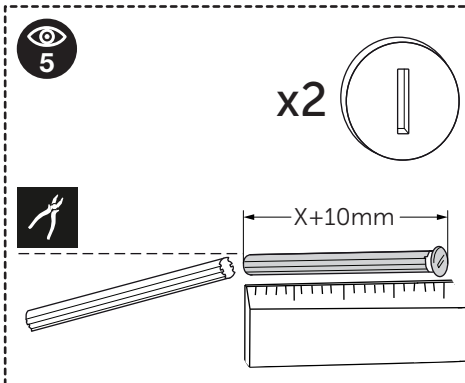

(dimensions in millimeters)

WC FRAME/CISTERN 150

WC FRAME / CISTERN 80

WC FRAME / CISTERN 120

1

FRONT

TOP

2

x2 x2

3

4

FRONT

TOP

4.1

5

x2