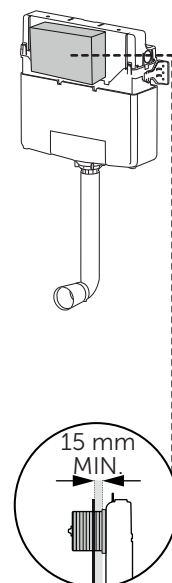

(dimensions in millimeters)

WC FRAME/CISTERN 150

WC FRAME / CISTERN 80

WC FRAME / CISTERN 120

1

FRONT

TOP

2

x2 x2

3

4

FRONT

TOP

4.1

5

x2