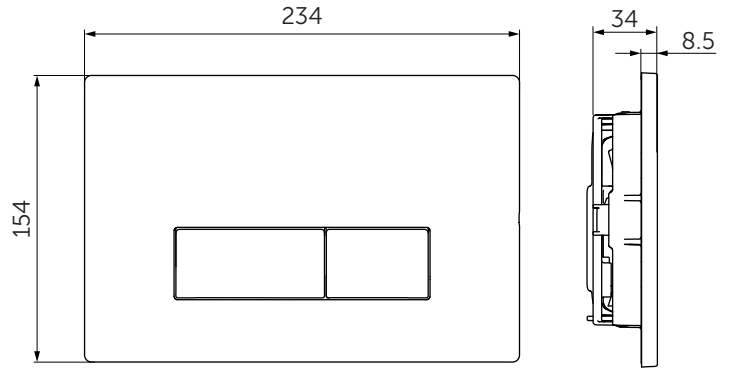

(dimensions in millimeters)

WC FRAME/CISTERN 150

WC FRAME / CISTERN 80

WC FRAME / CISTERN 120

1

FRONT

TOP

2

x2 x2

3

4

FRONT

TOP

4.1

5

x2