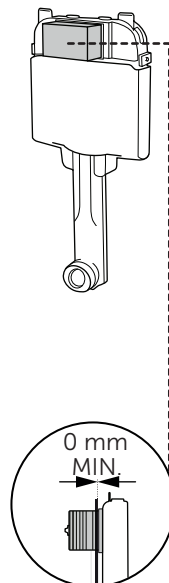

(dimensions in millimeters)

WC FRAME/CISTERN 150

WC FRAME / CISTERN 80

WC FRAME / CISTERN 120

1

FRONT

TOP

2

x2 x2

3

4

FRONT

TOP

4.1

5

x2