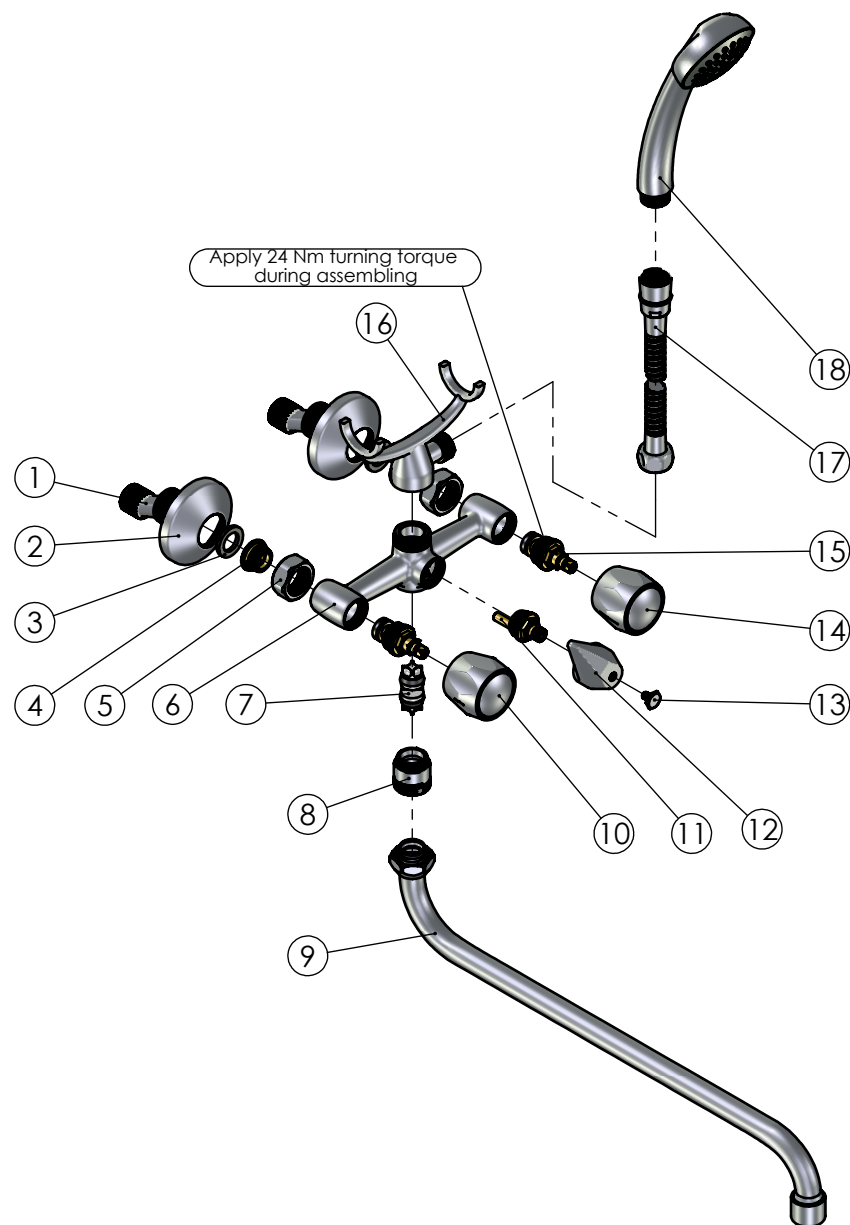

RUBINETA

Product name: **Faucet R-1 Globo (K-40)**
Product Code: **R14K02**

ITEM NO.	PART CODE	NAME	QUANTITY
1	636601	Eccentric 43x10	2
2	636610	Eccentric plate 65x20	2
3	632002	Square washer G3/4"	2
4	636403	Fixing back seat M18x1.5	2
5	636310	Back seat nut G3/4"	2
6	635064	R-1 body	1
7	636516	R-1 diverter core assembly	1
8	636927	Spout adapter M22x1 - G3/4"	1
9	633007	Spout S 18x400 assembly	1
10	631222	GLOBO handle 7x7 Red	1
11	636515	Diverter R-1 eccentric with nut	1
12	636931	R-1 diverter handle	1
13	636416	Diverter R-1 screw M5x0.8	1
14	631322	GLOBO handle 7x7 Blue	1
15	664026	Classic faucet valve G1/2" Cross with square head	2
16	636906	Shower head holder R-1 assembly	1
17	600014	Shower hose Con/Imp double lock 150cm	1
18	622005	Handshower Kobra	1