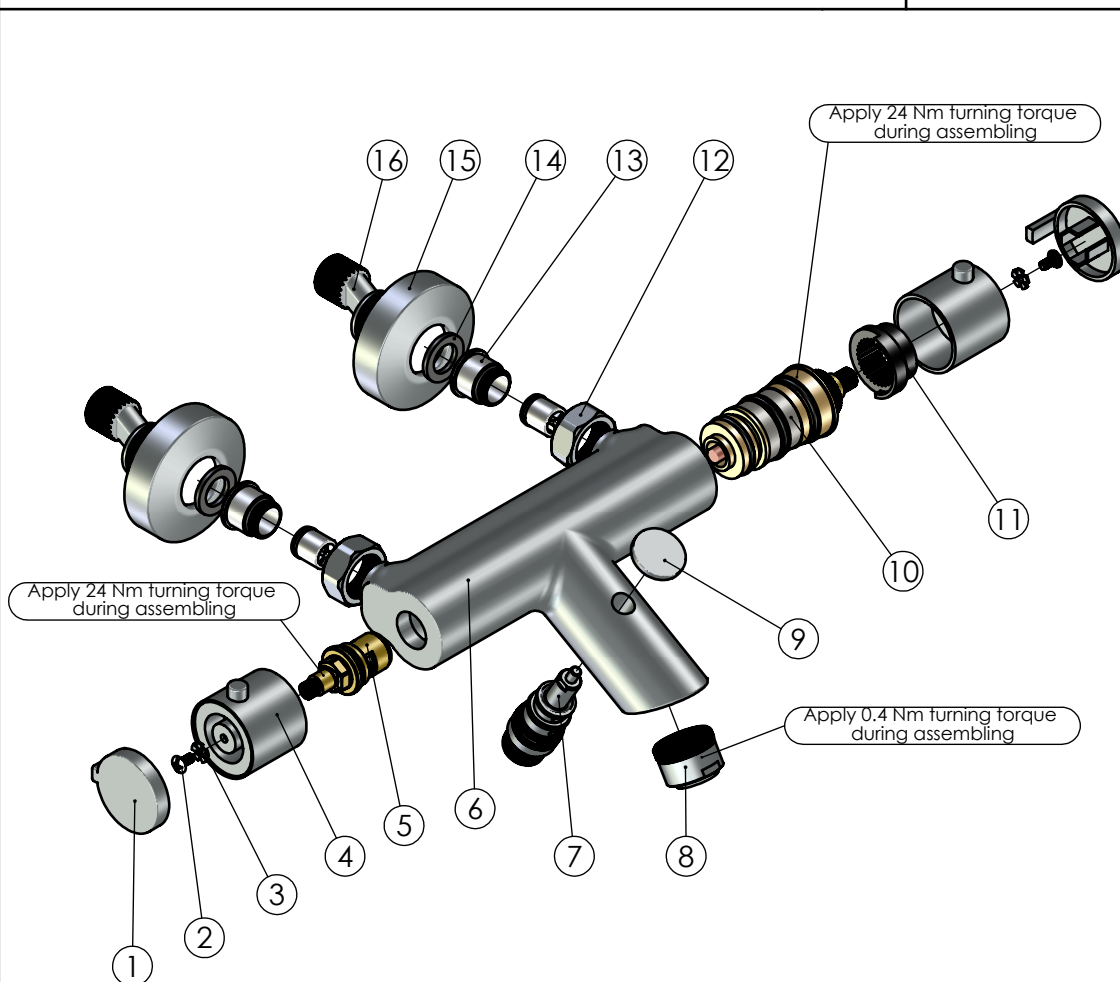

RUBINETA

Product name: **Faucet Thermo-10**  
Product Code: **H10008**

ITEM NO.	PART CODE	NAME	QUANTITY
1	636236	Handle Thermo-10 cover	2
2	636324	Self locking head screw M4x8	2
3	636485	Screw M4 fixator	2
4	631187	Handle Thermo-10	2
5	664132	Ceramic disk valve Thermo-10	1
6	635240	Body Thermo-10	1
7	636525	Diverter Thermo-10	1
8	636719	Aerator M28x1 cc-slc-ff	1
9	636994	Diverter handle Thermo-10	1
10	636357	Thermostat Thermo-10	1
11	636483	Handle limiter Thermo	1
12	636354	Back seat nut Thermo-10	2
13	636366	Fixing back seat Thermo	2
14	632002	Square washer G3/4"	2
15	636614	Fixing set plate ULTRA	2
16	636601	Eccentric 43x10	2