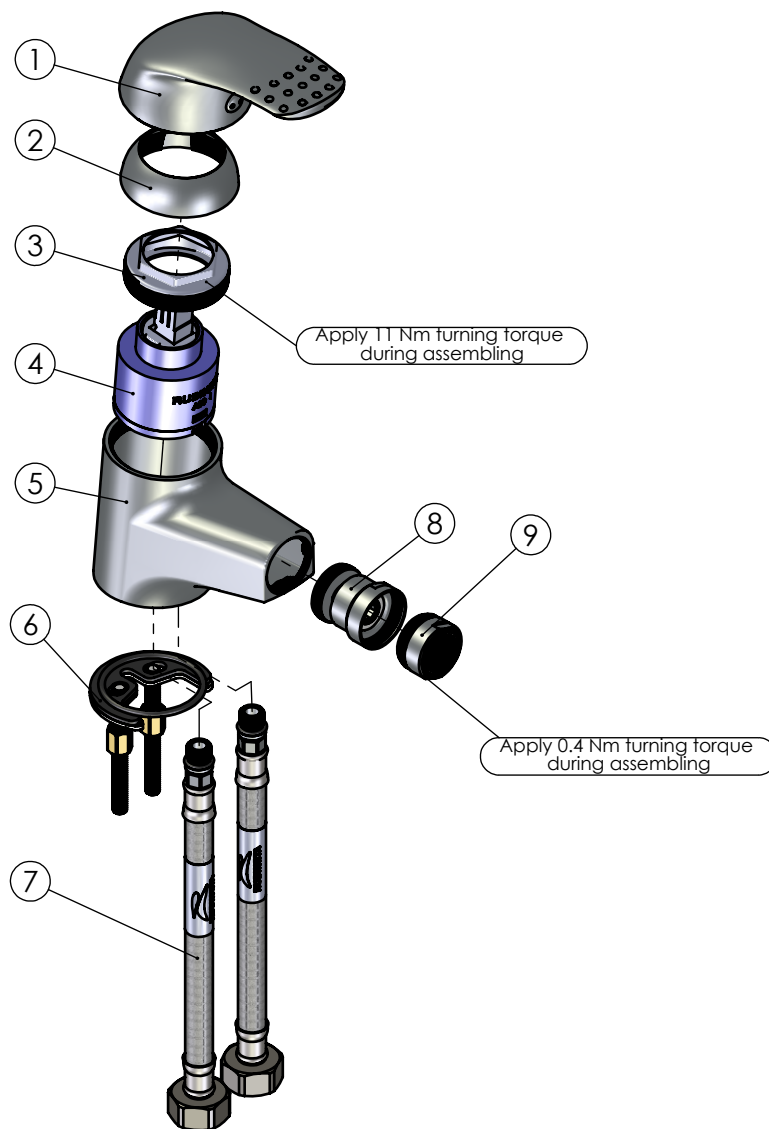

RUBINETA

Product name: **Faucet P-16 SHER**
Product Code: **P60002**

ITEM NO.	PART CODE	NAME	QUANTITY
1	631011	Cartridge handle Sher	1
2	636202	Cartridge cap 47mm	1
3	636302	Stainless steel cartridge nut M42x1.25	1
4	634005	Cartridge 40 mm	1
5	635050	P-16 body	1
6	636921	Fixing set P-18	1
7	618040	Faucet hose G1/2"-M10x1 400 mm	2
8	635805	Aerator Bide	1
9	636705	Aerator M24x1	1