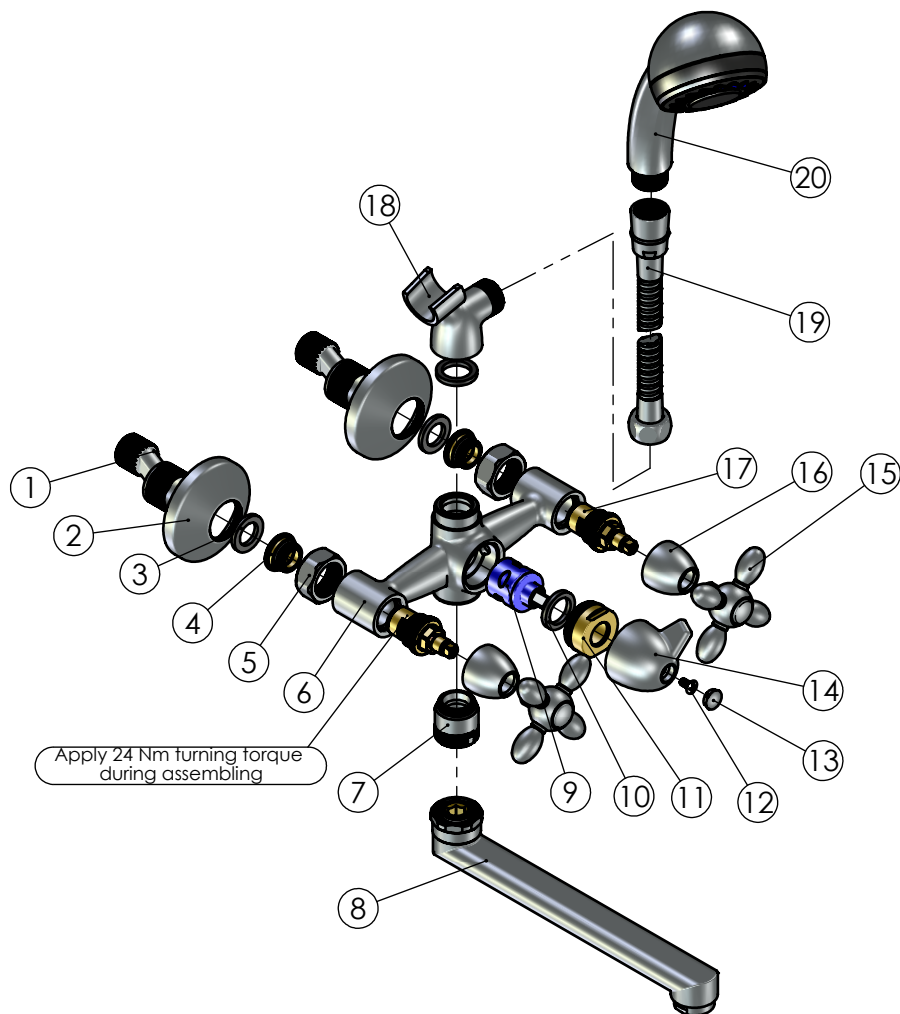

RUBINETA

Product name: **Faucet Milano-1 (C-20) (K)**
Product Code: **M11K06**

ITEM NO.	PART CODE	NAME	QUANTITY
1	636601	Eccentric 43x10	2
2	636610	Eccentric plate 65x20	2
3	632002	Square washer G3/4"	2
4	636403	Fixing back seat M18x1.5	2
5	636310	Back seat nut G3/4"	2
6	635137	Body M-1	1
7	636927	Spout adapter M22x1 - G3/4"	1
8	633013	Spout C 200 assembly *	1
9	636519	2 position diverter 25 mm	1
10	632070	Square washer R-1 G3/4"	1
11	636332	Diverter nut V-1 M30x1.25	1
12	636324	Self locking head screw M4x8	1
13	636117	Cover of diverter handle M-1	1
14	636929	Diverter handle M-1	1
15	631177	Handle M-33	2
16	631050	Valve cap, M-1	2
17	664028	Ceramic disk valve 1/2"	2
18	636908	Single fork shower head holder assembly	1
19	600014	Shower hose Con/Imp double lock 150cm	1
20	622008	Handshower Sweet	1

*-Neoperl PERLATOR HONEYCOMB aerator (636716)